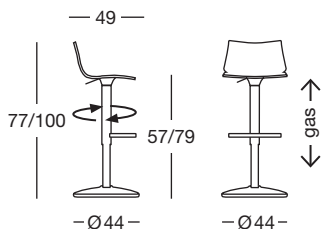

DAY UP POP

Design Centro Stile Scab

Sgabello girevole regolabile in altezza con pistone a gas. Base e colonna in acciaio cromato. Sedile imbottito con anima in policarbonato. Per uso interno.

Revolving barstool with adjustable height and gas piston. Base and column in chrome-plated steel. Upholstered seat with polycarbonate core. For indoor use.

Art. 2373

Imballo Packing	1 pezzo 1 piece
Peso unitario Unit weight	Kg 10,300
Misure imballo Packing sizes	45x45x79 cm

made in Italy

SCAB DESIGN
since 1957

Sede/Headquarters: 25030 Coccaglio (BS) Italy - Via G. Monauni, 12
Divisione Commerciale Italia: Tel. 0307718.755 - italia@scab.it
Export Department: Phone +390307718.715 - export@scabitaly.com
www.scabdesign.it