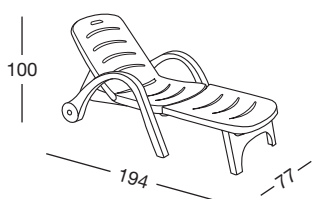

COLORI E CODICI PRODOTTO COLOURS AND PRODUCTS CODES

1243
bianco
white