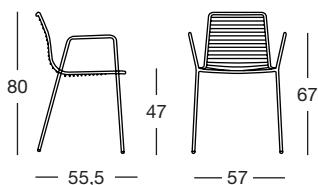

verniciato
mattone
brick red
coated

VV

verniciato
verde tiglio
willow green
coated

VZ

verniciato
azzurro
light blue
coated

Per poltrona e sedia Summer è disponibile il cuscino Art. 1495 10, in tessuto acrilico idrorepellente adatto per esterno. For Summer armchair and chair is available the cushion Art. 1495 10, in water repellent acrylic fabric, for outdoor use.

Summer — poltrona

Art. 2520

Imballo Packing	2 pezzi 2 pieces
Peso unitario Unit weight	Kg 6,300
Misure imballo Packing sizes	58x58x88 cm

CATAS

Conforme EN 16139: 2013
Compliant with EN 16139: 2013

Summer — sedia

Art. 2522

Imballo Packing	2 pezzi 2 pieces
Peso unitario Unit weight	Kg 5,600
Misure imballo Packing sizes	60x53x88 cm

CATAS

Conforme EN 16139: 2013
Compliant with EN 16139: 2013

Summer — sgabello

Art. 2535

Imballo Packing	2 pezzi 2 pieces
Peso unitario Unit weight	Kg 6,100
Misure imballo Packing sizes	56x51x102 cm

made in Italy

SCAB DESIGN
since 1957

Sede/Headquarters: 25030 Coccaglio (BS) Italy - Via G. Monauni, 12
Divisione Commerciale Italia: Tel. 0307718.755 - italia@scab.it
Export Department: Phone +390307718.715 - export@scabitaly.com
www.scabdesign.it