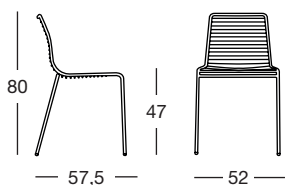

verniciato
mattone
brick red
coated

VV

verniciato
verde tiglio
willow green
coated

VZ

verniciato
azzurro
light blue
coated

Per poltrona e sedia Summer è disponibile il cuscino Art. 1495 10, in tessuto acrilico idrorepellente adatto per esterno. For Summer armchair and chair is available the cushion Art. 1495 10, in water repellent acrylic fabric, for outdoor use.

Summer — poltrona

Art. 2520

Imballo Packing	2 pezzi 2 pieces
Peso unitario Unit weight	Kg 6,300
Misure imballo Packing sizes	58x58x88 cm

CATAS

Conforme EN 16139: 2013
Compliant with EN 16139: 2013

Summer — sedia

Art. 2522

Imballo Packing	2 pezzi 2 pieces
Peso unitario Unit weight	Kg 5,600
Misure imballo Packing sizes	60x53x88 cm

CATAS

Conforme EN 16139: 2013
Compliant with EN 16139: 2013

Summer — sgabello

Art. 2535

Imballo Packing	2 pezzi 2 pieces
Peso unitario Unit weight	Kg 6,100
Misure imballo Packing sizes	56x51x102 cm

made in Italy

SCAB DESIGN
since 1957

Sede/Headquarters: 25030 Coccaglio (BS) Italy - Via G. Monauni, 12
Divisione Commerciale Italia: Tel. 0307718.755 - italia@scab.it
Export Department: Phone +390307718.715 - export@scabitaly.com
www.scabdesign.it