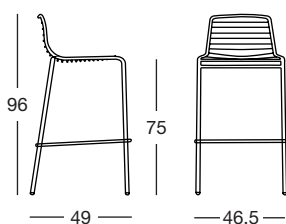

Summer — poltrona

Art. 2520

Imballo Packing	2 pezzi 2 pieces
Peso unitario Unit weight	Kg 6,300
Misure imballo Packing sizes	58x58x88 cm

CATAS

Conforme EN 16139: 2013
Compliant with EN 16139: 2013

Summer — sedia

Art. 2522

Imballo Packing	2 pezzi 2 pieces
Peso unitario Unit weight	Kg 5,600
Misure imballo Packing sizes	60x53x88 cm

CATAS

Conforme EN 16139: 2013
Compliant with EN 16139: 2013

Summer — sgabello

Art. 2535

Imballo Packing	2 pezzi 2 pieces
Peso unitario Unit weight	Kg 6,100
Misure imballo Packing sizes	56x51x102 cm

made in Italy

SCAB DESIGN
since 1957

Sede/Headquarters: 25030 Coccaglio (BS) Italy - Via G. Monauni, 12
Divisione Commerciale Italia: Tel. 0307718.755 - italia@scab.it
Export Department: Phone +390307718.715 - export@scabitaly.com
www.scabdesign.it