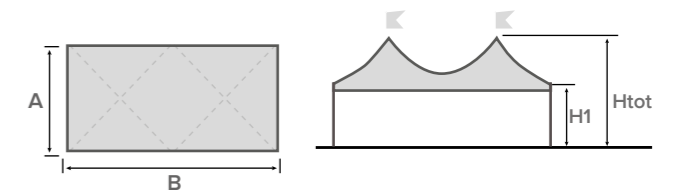

ELITE-IN

EVENT

SOLUTIONS

MARQUEE

ELITE-IN

Elite-in is the internal structure version of the Elite model; available in square and rectangular layouts. Like the external-framed version, multiple compositions can be created for Elite-in with most of the models in the gazebo range. The largest reachable side with central column is 13 meters. The internal structural aluminum profiles free the Architectural ensemble from structural elements, greatly improving the integration of the design into the landscape or context.

- Free standing
- Modular
- Square / Rectangular

Standard color and material of PVC roofing on page 12

ELITE-IN

Square structure

A (cm)	B (cm)	Area (m ²)	H1 (cm)	Htot (cm)
800	800	64	250	415
			300	465

A (cm)	B (cm)	Area (m ²)	H1 (cm)	Htot (cm)
1000	1000	100	250	456
			300	506
1200	1200	144	250	500
			300	550
1300	1300	169	250	518
			300	568

ELITE-IN

Rectangular structure

A (cm)	B (cm)	Area (m ²)	H1 (cm)	Htot (cm)
400	800	32	250	415
			300	465

A (cm)	B (cm)	Area (m ²)	H1 (cm)	Htot (cm)
500	1000	50	250	456
			300	506
600	1200	72	250	500
			300	550