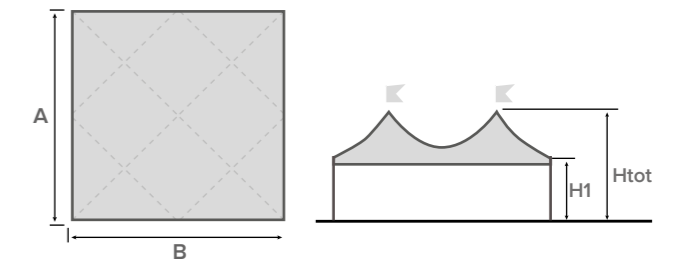

ELITE-IN

EVENT

SOLUTIONS

MARQUEE

ELITE-IN

Elite-in is the internal structure version of the Elite model; available in square and rectangular layouts. Like the external-framed version, multiple compositions can be created for Elite-in with most of the models in the gazebo range. The largest reachable side with central column is 13 meters. The internal structural aluminum profiles free the Architectural ensemble from structural elements, greatly improving the integration of the design into the landscape or context.

- Free standing
- Modular
- Square / Rectangular

Standard color and material of PVC roofing on page 12

ELITE-IN

Square structure

A (cm)	B (cm)	Area (m ²)	H1 (cm)	Htot (cm)
800	800	64	250	415
			300	465

A (cm)	B (cm)	Area (m ²)	H1 (cm)	Htot (cm)
1000	1000	100	250	456
			300	506
1200	1200	144	250	500
			300	550
1300	1300	169	250	518
			300	568

ELITE-IN

Rectangular structure

A (cm)	B (cm)	Area (m ²)	H1 (cm)	Htot (cm)
400	800	32	250	415
			300	465

A (cm)	B (cm)	Area (m ²)	H1 (cm)	Htot (cm)
500	1000	50	250	456
			300	506
600	1200	72	250	500
			300	550