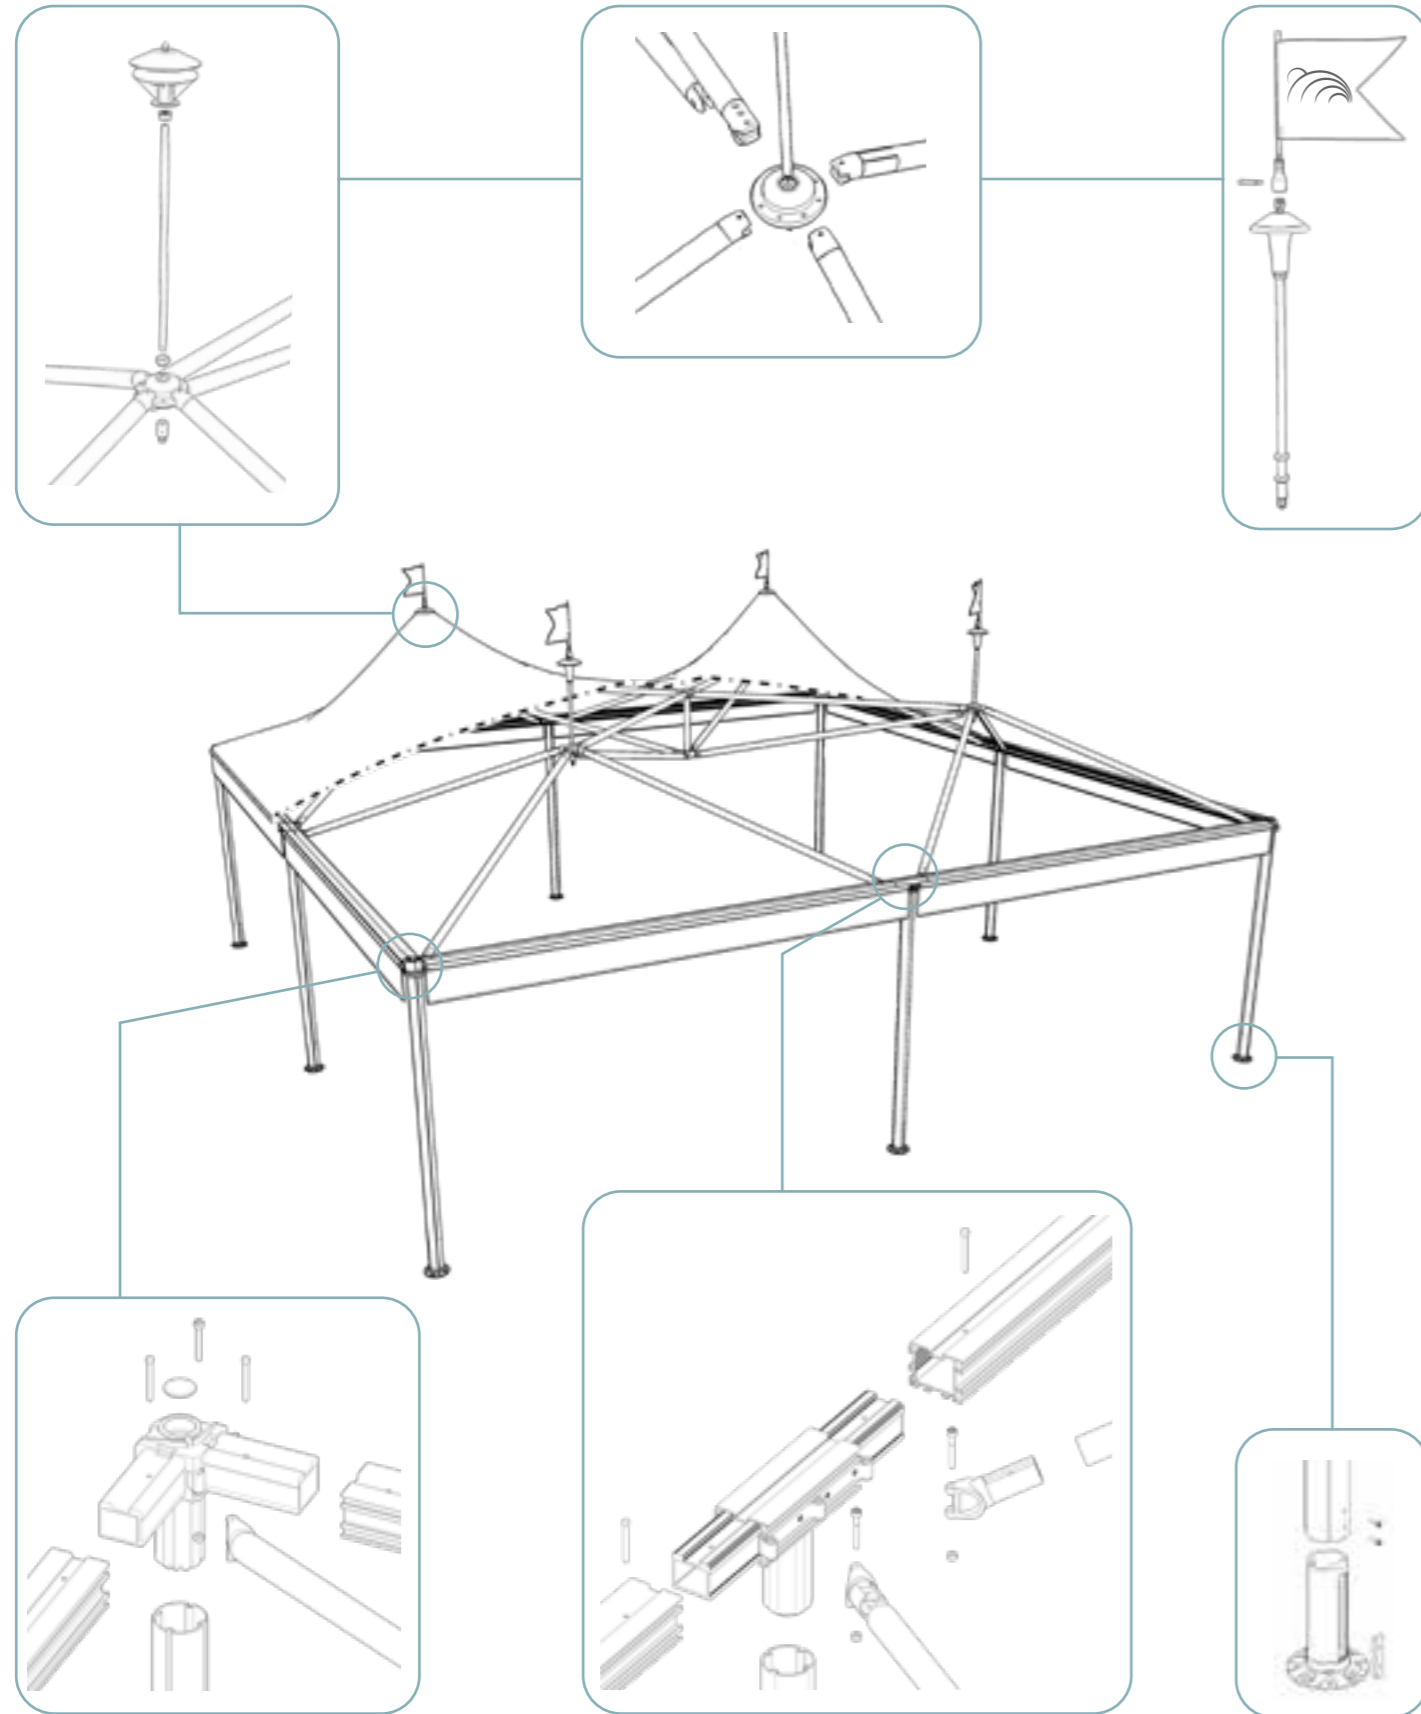

TECHNICAL DETAILS