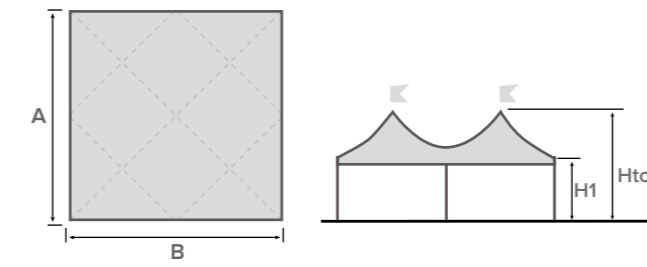

ELITE-IN

EVENT

SOLUTIONS

MARQUEE

ELITE-IN

Elite-in is the internal structure version of the Elite model; available in square and rectangular layouts. Like the external-framed version, multiple compositions can be created for Elite-in with most of the models in the gazebo range. The largest reachable side with central column is 13 meters. The internal structural aluminum profiles free the Architectural ensemble from structural elements, greatly improving the integration of the design into the landscape or context.

- Free standing
- Modular
- Square / Rectangular

Standard color and material of PVC roofing on page 12

ELITE-IN

Square structure

A (cm)	B (cm)	Area (m ²)	H1 (cm)	Htot (cm)
800	800	64	250	415
			300	465

A (cm)	B (cm)	Area (m ²)	H1 (cm)	Htot (cm)
1000	1000	100	250	456
			300	506
1200	1200	144	250	500
			300	550
1300	1300	169	250	518
			300	568

ELITE-IN

Rectangular structure

A (cm)	B (cm)	Area (m ²)	H1 (cm)	Htot (cm)
400	800	32	250	415
			300	465

A (cm)	B (cm)	Area (m ²)	H1 (cm)	Htot (cm)
500	1000	50	250	456
			300	506
600	1200	72	250	500
			300	550