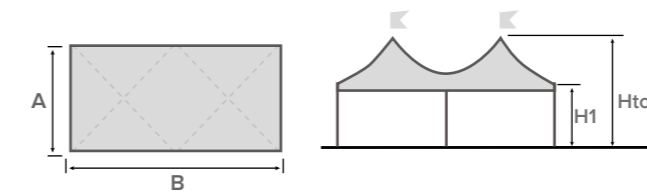

ELITE-IN

EVENT

SOLUTIONS

MARQUEE

ELITE-IN

Elite-in is the internal structure version of the Elite model; available in square and rectangular layouts. Like the external-framed version, multiple compositions can be created for Elite-in with most of the models in the gazebo range. The largest reachable side with central column is 13 meters. The internal structural aluminum profiles free the Architectural ensemble from structural elements, greatly improving the integration of the design into the landscape or context.

- Free standing
- Modular
- Square / Rectangular

Standard color and material of PVC roofing on page 12

ELITE-IN

Square structure

A (cm)	B (cm)	Area (m ²)	H1 (cm)	Htot (cm)
800	800	64	250	415
			300	465

A (cm)	B (cm)	Area (m ²)	H1 (cm)	Htot (cm)
1000	1000	100	250	456
			300	506
1200	1200	144	250	500
			300	550
1300	1300	169	250	518
			300	568

ELITE-IN

Rectangular structure

A (cm)	B (cm)	Area (m ²)	H1 (cm)	Htot (cm)
400	800	32	250	415
			300	465

A (cm)	B (cm)	Area (m ²)	H1 (cm)	Htot (cm)
500	1000	50	250	456
			300	506
600	1200	72	250	500
			300	550