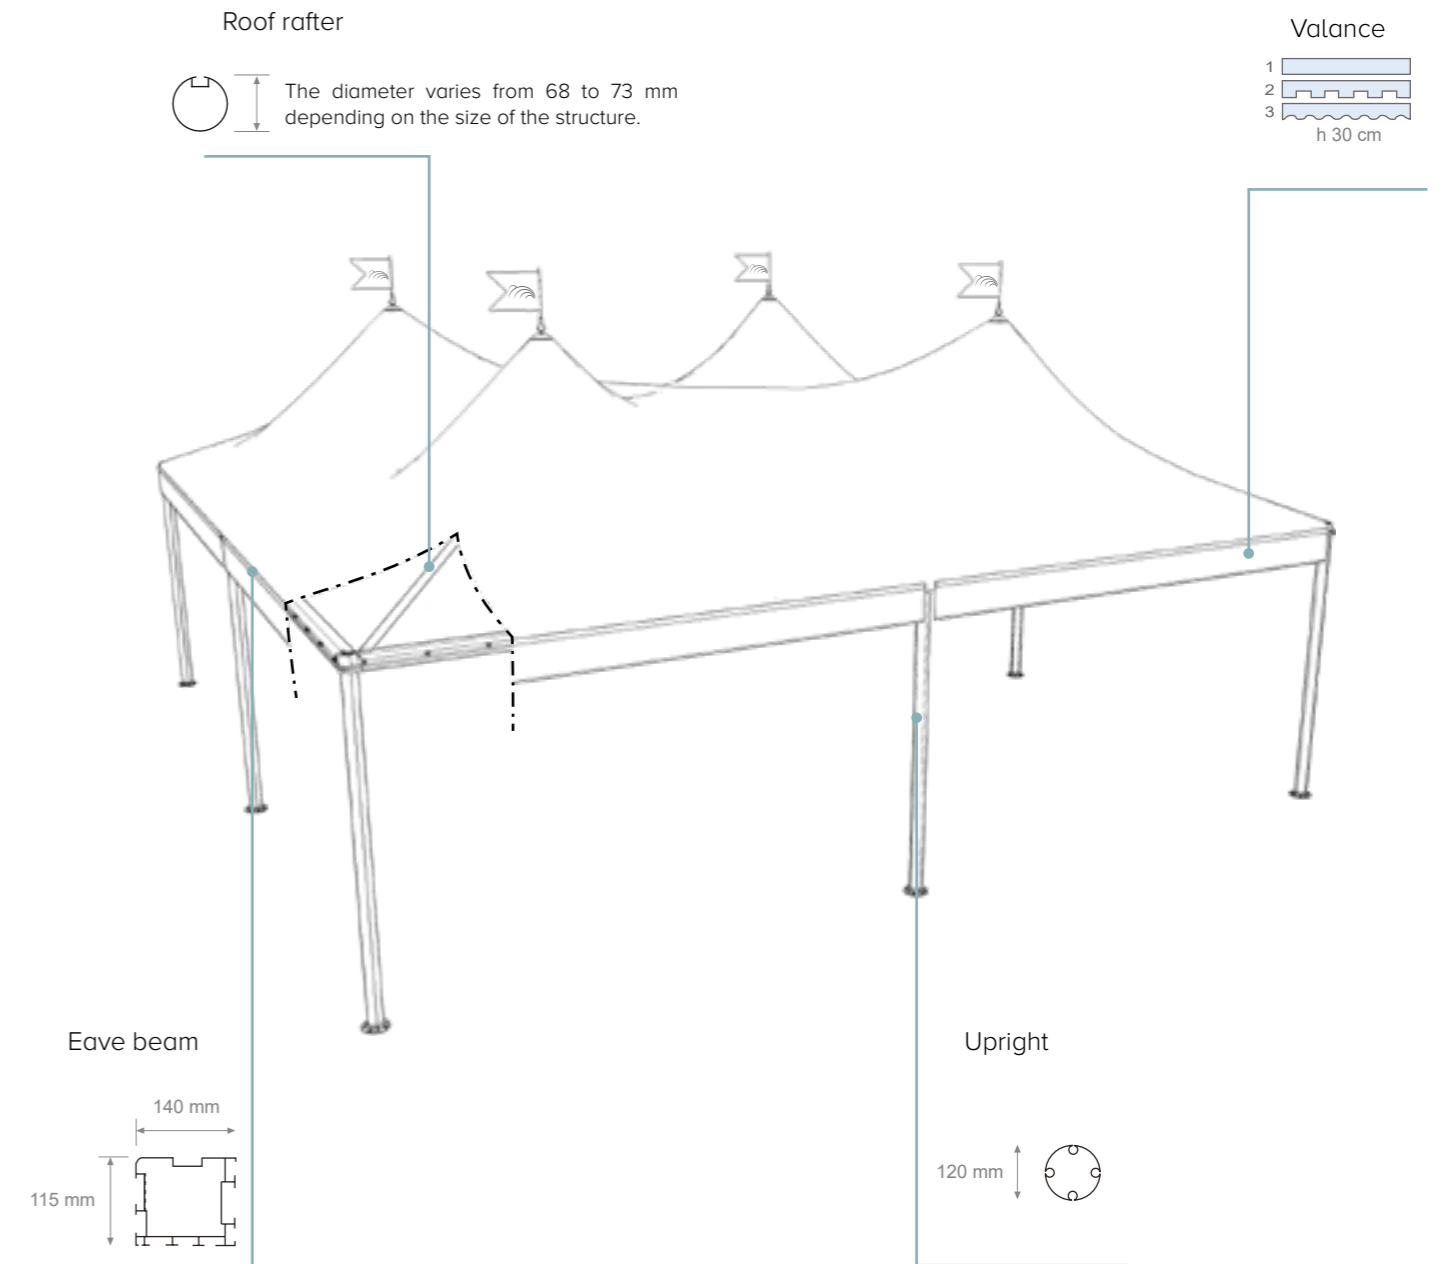

TECHNICAL DETAILS