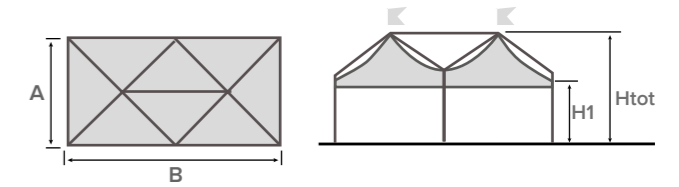

- Free standing
- Modular
- Square / Rectangular

Standard color and material of PVC roofing on page 12

FESTIVAL

Square structure

A (cm)	B (cm)	Area (m ²)	H1 (cm)	Htot (cm)
800	800	64	250	445
			300	495

A (cm)	B (cm)	Area (m ²)	H1 (cm)	Htot (cm)
1000	1000	100	250	485
			300	535
1200	1200	144	250	525
			300	575

FESTIVAL

Rectangular structure

A (cm)	B (cm)	Area (m ²)	H1 (cm)	Htot (cm)
400	800	32	250	445
			300	495

A (cm)	B (cm)	Area (m ²)	H1 (cm)	Htot (cm)
500	1000	50	250	485
			300	535
600	1200	72	250	525
			300	575

TECHNICAL DETAILS

EVENT

SOLUTIONS

MARQUEE

E L I T E

With Elite, you can compose interesting architectural geometries, which can strongly connote a project. There are square and rectangular versions, both modular with most of the models of the Giulio Barbieri S.r.l. marquee range. The widest side reachable with the central column is 13 meters. Elite is characterized by structural aluminum profiles on the outside, giving a pleasant, harmonious and neat vision of the interior.