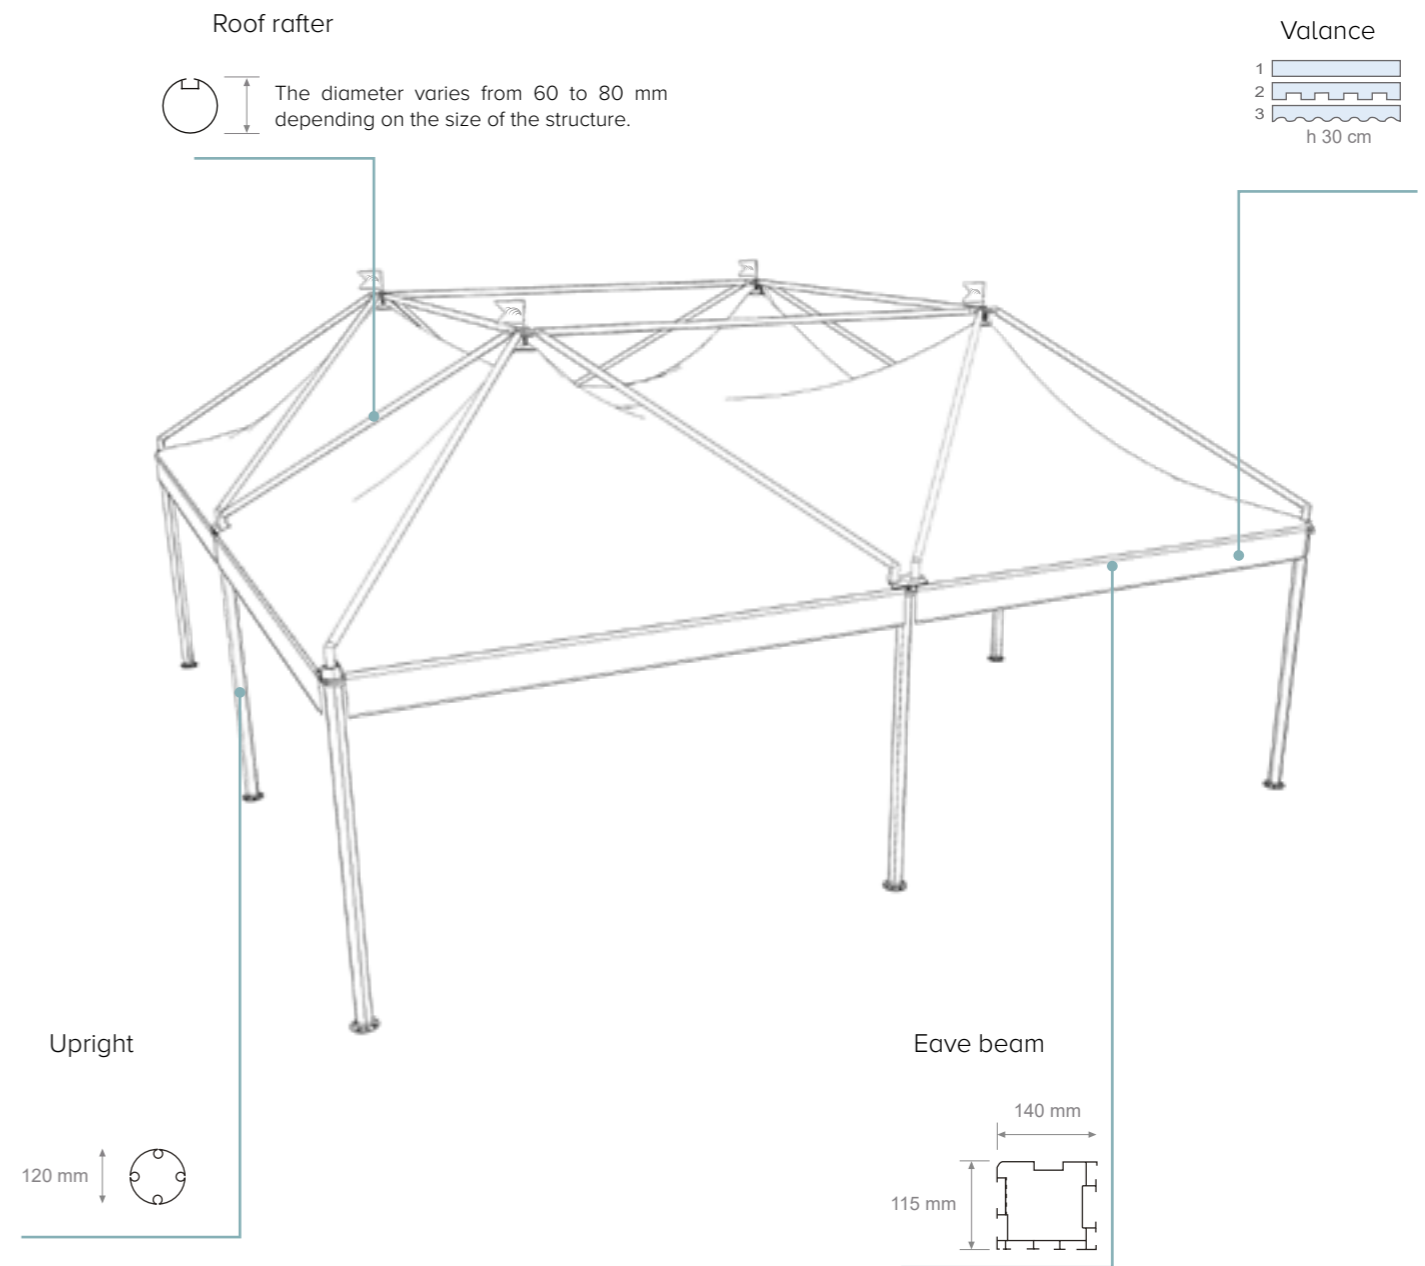

TECHNICAL DETAILS