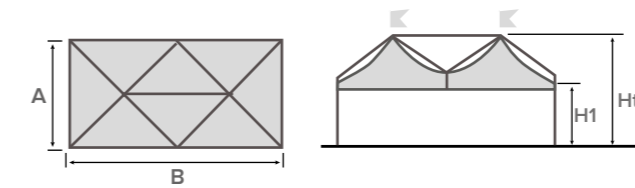

TECHNICAL DETAILS

EVENT

SOLUTIONS

MARQUEE

E L I T E

With Elite, you can compose interesting architectural geometries, which can strongly connote a project. There are square and rectangular versions, both modular with most of the models of the Giulio Barbieri S.r.l. marquee range. The widest side reachable with the central column is 13 meters. Elite is characterized by structural aluminum profiles on the outside, giving a pleasant, harmonious and neat vision of the interior.

Standard color and material of PVC roofing on page 12

ELITE Square structure

A (cm)	B (cm)	Area (m ²)	H1 (cm)	Htot (cm)
800	800	64	250	435

A (cm)	B (cm)	Area (m ²)	H1 (cm)	Htot (cm)
1000	1000	100	250	476
			300	526
1200	1200	144	250	520
			300	570
1300	1300	169	250	538
			300	588

ELITE Rectangular structure

A (cm)	B (cm)	Area (m ²)	H1 (cm)	Htot (cm)
400	800	32	250	435
			300	485

A (cm)	B (cm)	Area (m ²)	H1 (cm)	Htot (cm)
500	1000	50	250	476
			300	526
600	1200	72	250	520
			300	570