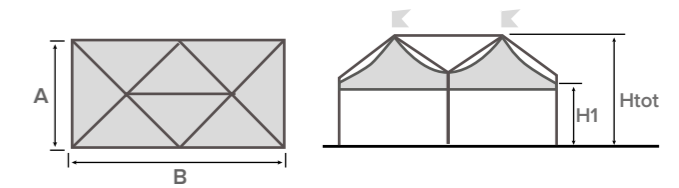

TECHNICAL DETAILS

EVENT

SOLUTIONS

MARQUEE

E L I T E

With Elite, you can compose interesting architectural geometries, which can strongly connote a project. There are square and rectangular versions, both modular with most of the models of the Giulio Barbieri S.r.l. marquee range. The widest side reachable with the central column is 13 meters. Elite is characterized by structural aluminum profiles on the outside, giving a pleasant, harmonious and neat vision of the interior.

Standard color and material of PVC roofing on page 12

ELITE Square structure

A (cm)	B (cm)	Area (m ²)	H1 (cm)	Htot (cm)
800	800	64	250	435

A (cm)	B (cm)	Area (m ²)	H1 (cm)	Htot (cm)
1000	1000	100	250	476
			300	526
1200	1200	144	250	520
			300	570
1300	1300	169	250	538
			300	588

ELITE Rectangular structure

A (cm)	B (cm)	Area (m ²)	H1 (cm)	Htot (cm)
400	800	32	250	435
			300	485

A (cm)	B (cm)	Area (m ²)	H1 (cm)	Htot (cm)
500	1000	50	250	476
			300	526
600	1200	72	250	520
			300	570