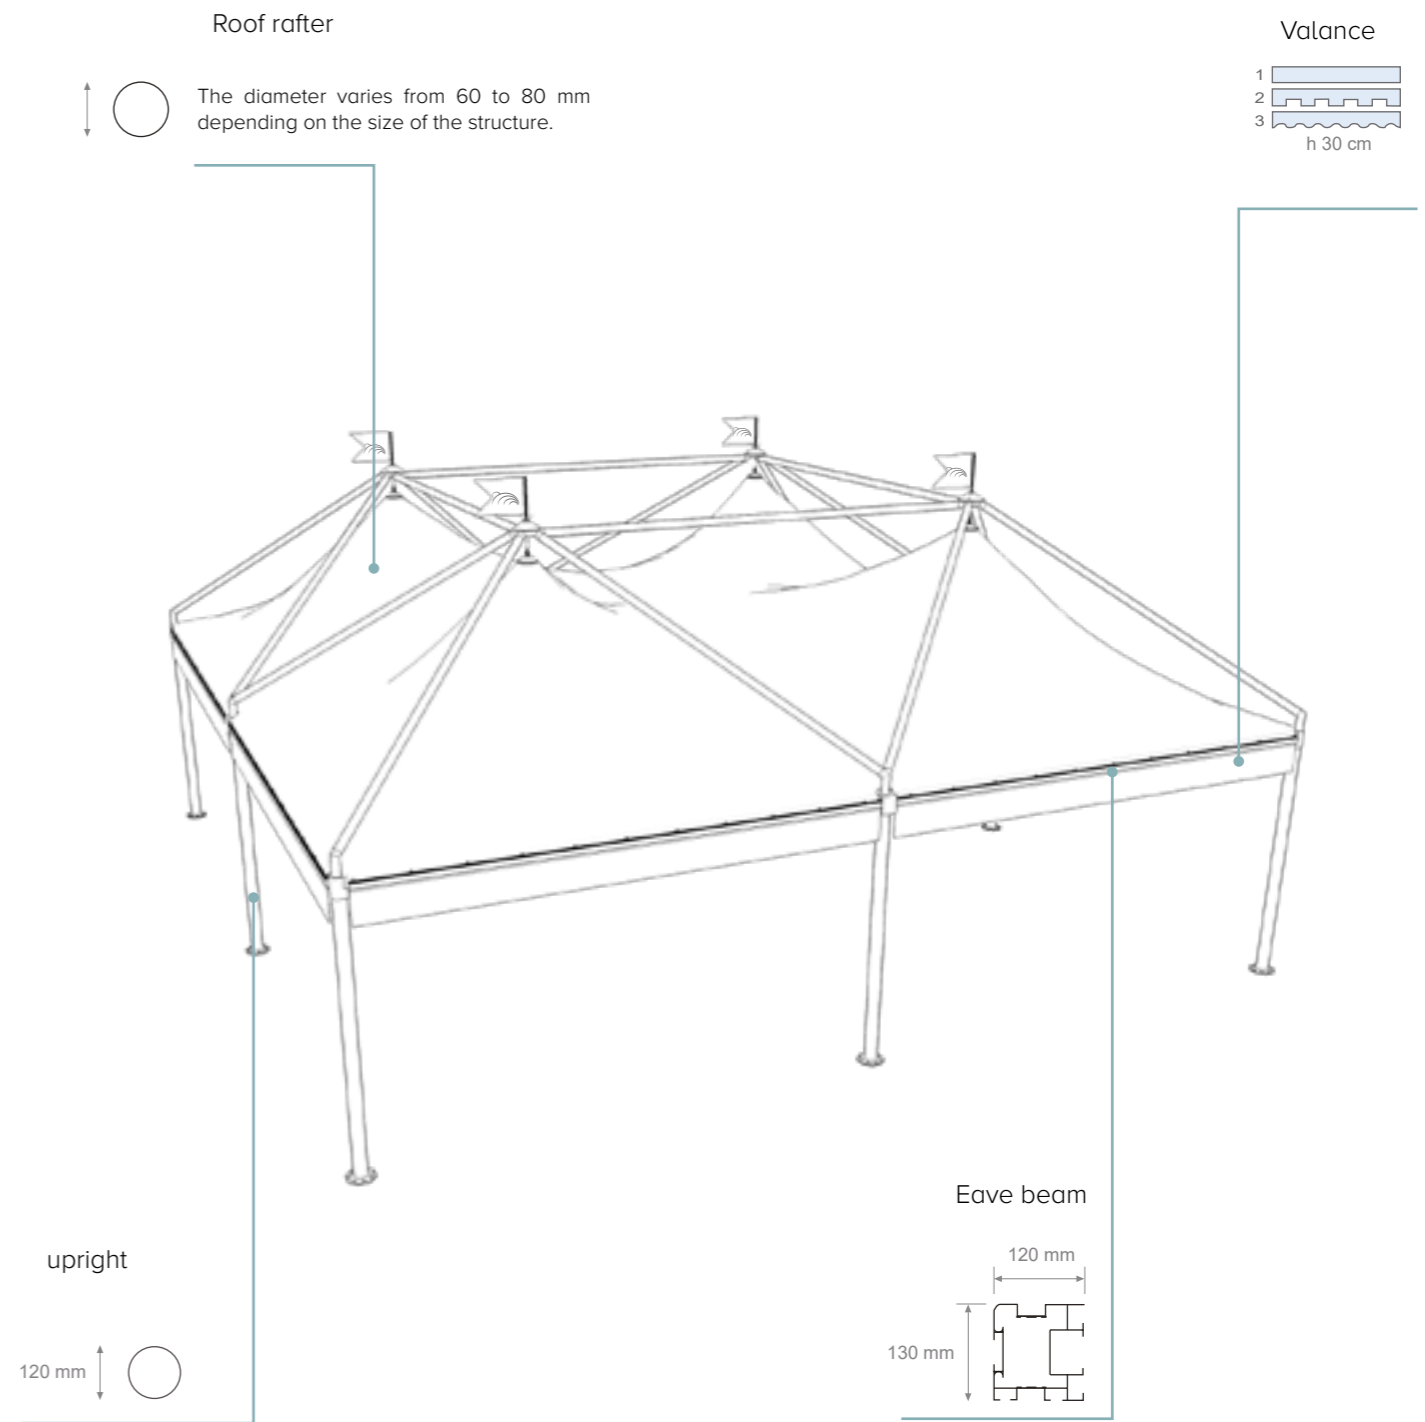

FESTIVAL

EVENT

SOLUTIONS

MARQUEE

FESTIVAL

Festival is available in two versions with a square or rectangular plan, and reaches up to 12 m in length with a single structure, the modularity crossed with other tents of the same model allows to extend the surface exponentially.

TECHNICAL DETAILS

TYPE

Marquee with structure external to the PVC cover

MATERIALS

- Aluminium
- PVC Sheet

GROUND ANCHOR

- External feet adjustables in height

VERSIONS OF THE STRUCTURE

- Free standing
- Modular
- Square / Rectangular

Standard color and material of PVC roofing on page 12

FESTIVAL

Square structure

A (cm)	B (cm)	Area (m ²)	H1 (cm)	Htot (cm)
800	800	64	250	445
			300	495

A (cm)	B (cm)	Area (m ²)	H1 (cm)	Htot (cm)
1000	1000	100	250	485
			300	535
1200	1200	144	250	525
			300	575

TECHNICAL DETAILS

EVENT

SOLUTIONS

MARQUEE

E L I T E

With Elite, you can compose interesting architectural geometries, which can strongly connote a project. There are square and rectangular versions, both modular with most of the models of the Giulio Barbieri S.r.l. marquee range. The widest side reachable with the central column is 13 meters. Elite is characterized by structural aluminum profiles on the outside, giving a pleasant, harmonious and neat vision of the interior.