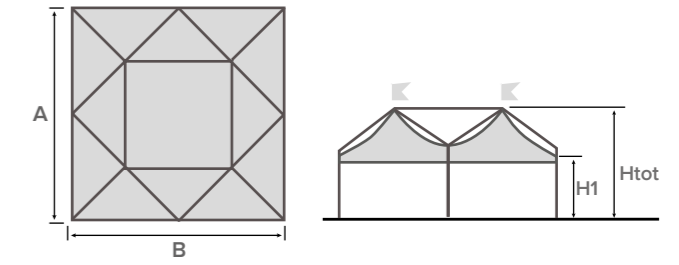

TECHNICAL DETAILS

EVENT

SOLUTIONS

MARQUEE

E L I T E

With Elite, you can compose interesting architectural geometries, which can strongly connote a project. There are square and rectangular versions, both modular with most of the models of the Giulio Barbieri S.r.l. marquee range. The widest side reachable with the central column is 13 meters. Elite is characterized by structural aluminum profiles on the outside, giving a pleasant, harmonious and neat vision of the interior.

Standard color and material of PVC roofing on page 12

ELITE Square structure

A (cm)	B (cm)	Area (m ²)	H1 (cm)	Htot (cm)
800	800	64	250	435

A (cm)	B (cm)	Area (m ²)	H1 (cm)	Htot (cm)
1000	1000	100	250	476
			300	526
1200	1200	144	250	520
			300	570
1300	1300	169	250	538
			300	588

ELITE Rectangular structure

A (cm)	B (cm)	Area (m ²)	H1 (cm)	Htot (cm)
400	800	32	250	435
			300	485

A (cm)	B (cm)	Area (m ²)	H1 (cm)	Htot (cm)
500	1000	50	250	476
			300	526
600	1200	72	250	520
			300	570