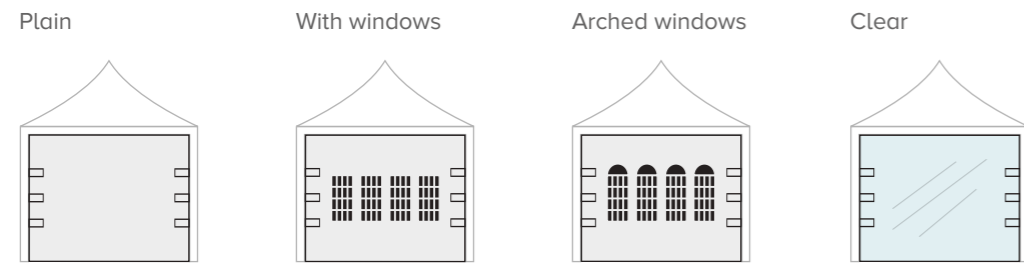

WALL VERSIONS

PVC COLORS

- White
- Champagne

Other available colors

PVC TYPES

- Precontraint 602
- Precontraint 502 Satin
- Precontraint 702-S2 Blackout
- Cristalplus 800 F/R

STANDARD COLORS

- White
- Champagne
- Dove-gray

PVC TYPE

1. Irisun Polished FR
2. Full curtain width: 50% wider than side A

COMPATIBLE WITH:

Qzebo | Silver | Leader | Dynamic | Festival | Elite | Elite - in | Meeting | Meeting - in

COMPATIBLE WITH:

Qzebo | Leader | Dynamic | Elite | Elite - in | Meeting | Meeting - in