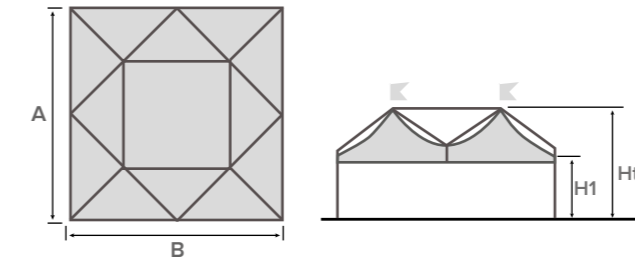

ELITE Square structure

A (cm)	B (cm)	Area (m²)	H1 (cm)	Htot (cm)
800	800	64	250	435