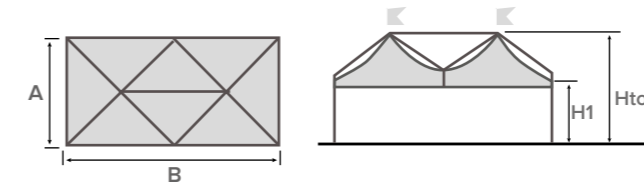

- Free standing
- Modular
- Square / Rectangular

Standard color and material of PVC roofing on page 12

FESTIVAL

Square structure

A (cm)	B (cm)	Area (m ²)	H1 (cm)	Htot (cm)
800	800	64	250	445
			300	495

A (cm)	B (cm)	Area (m ²)	H1 (cm)	Htot (cm)
1000	1000	100	250	485
			300	535
1200	1200	144	250	525
			300	575

FESTIVAL

Rectangular structure

A (cm)	B (cm)	Area (m ²)	H1 (cm)	Htot (cm)
400	800	32	250	445
			300	495

A (cm)	B (cm)	Area (m ²)	H1 (cm)	Htot (cm)
500	1000	50	250	485
			300	535
600	1200	72	250	525
			300	575

TECHNICAL DETAILS

EVENT

SOLUTIONS

MARQUEE

E L I T E

With Elite, you can compose interesting architectural geometries, which can strongly connote a project. There are square and rectangular versions, both modular with most of the models of the Giulio Barbieri S.r.l. marquee range. The widest side reachable with the central column is 13 meters. Elite is characterized by structural aluminum profiles on the outside, giving a pleasant, harmonious and neat vision of the interior.