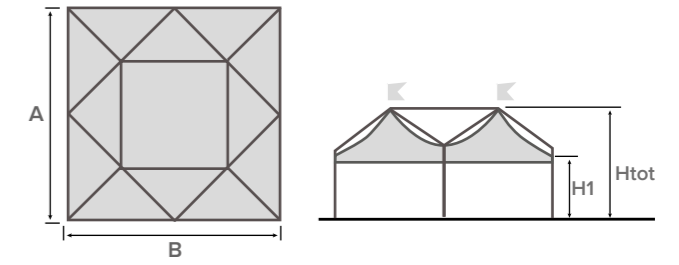

- Free standing
- Modular
- Square / Rectangular

Standard color and material of PVC roofing on page 12

FESTIVAL

Square structure

A (cm)	B (cm)	Area (m ²)	H1 (cm)	Htot (cm)
800	800	64	250	445
			300	495

A (cm)	B (cm)	Area (m ²)	H1 (cm)	Htot (cm)
1000	1000	100	250	485
			300	535
1200	1200	144	250	525
			300	575

FESTIVAL

Rectangular structure

A (cm)	B (cm)	Area (m ²)	H1 (cm)	Htot (cm)
400	800	32	250	445
			300	495

A (cm)	B (cm)	Area (m ²)	H1 (cm)	Htot (cm)
500	1000	50	250	485
			300	535
600	1200	72	250	525
			300	575

TECHNICAL DETAILS

EVENT

SOLUTIONS

MARQUEE

E L I T E

With Elite, you can compose interesting architectural geometries, which can strongly connote a project. There are square and rectangular versions, both modular with most of the models of the Giulio Barbieri S.r.l. marquee range. The widest side reachable with the central column is 13 meters. Elite is characterized by structural aluminum profiles on the outside, giving a pleasant, harmonious and neat vision of the interior.