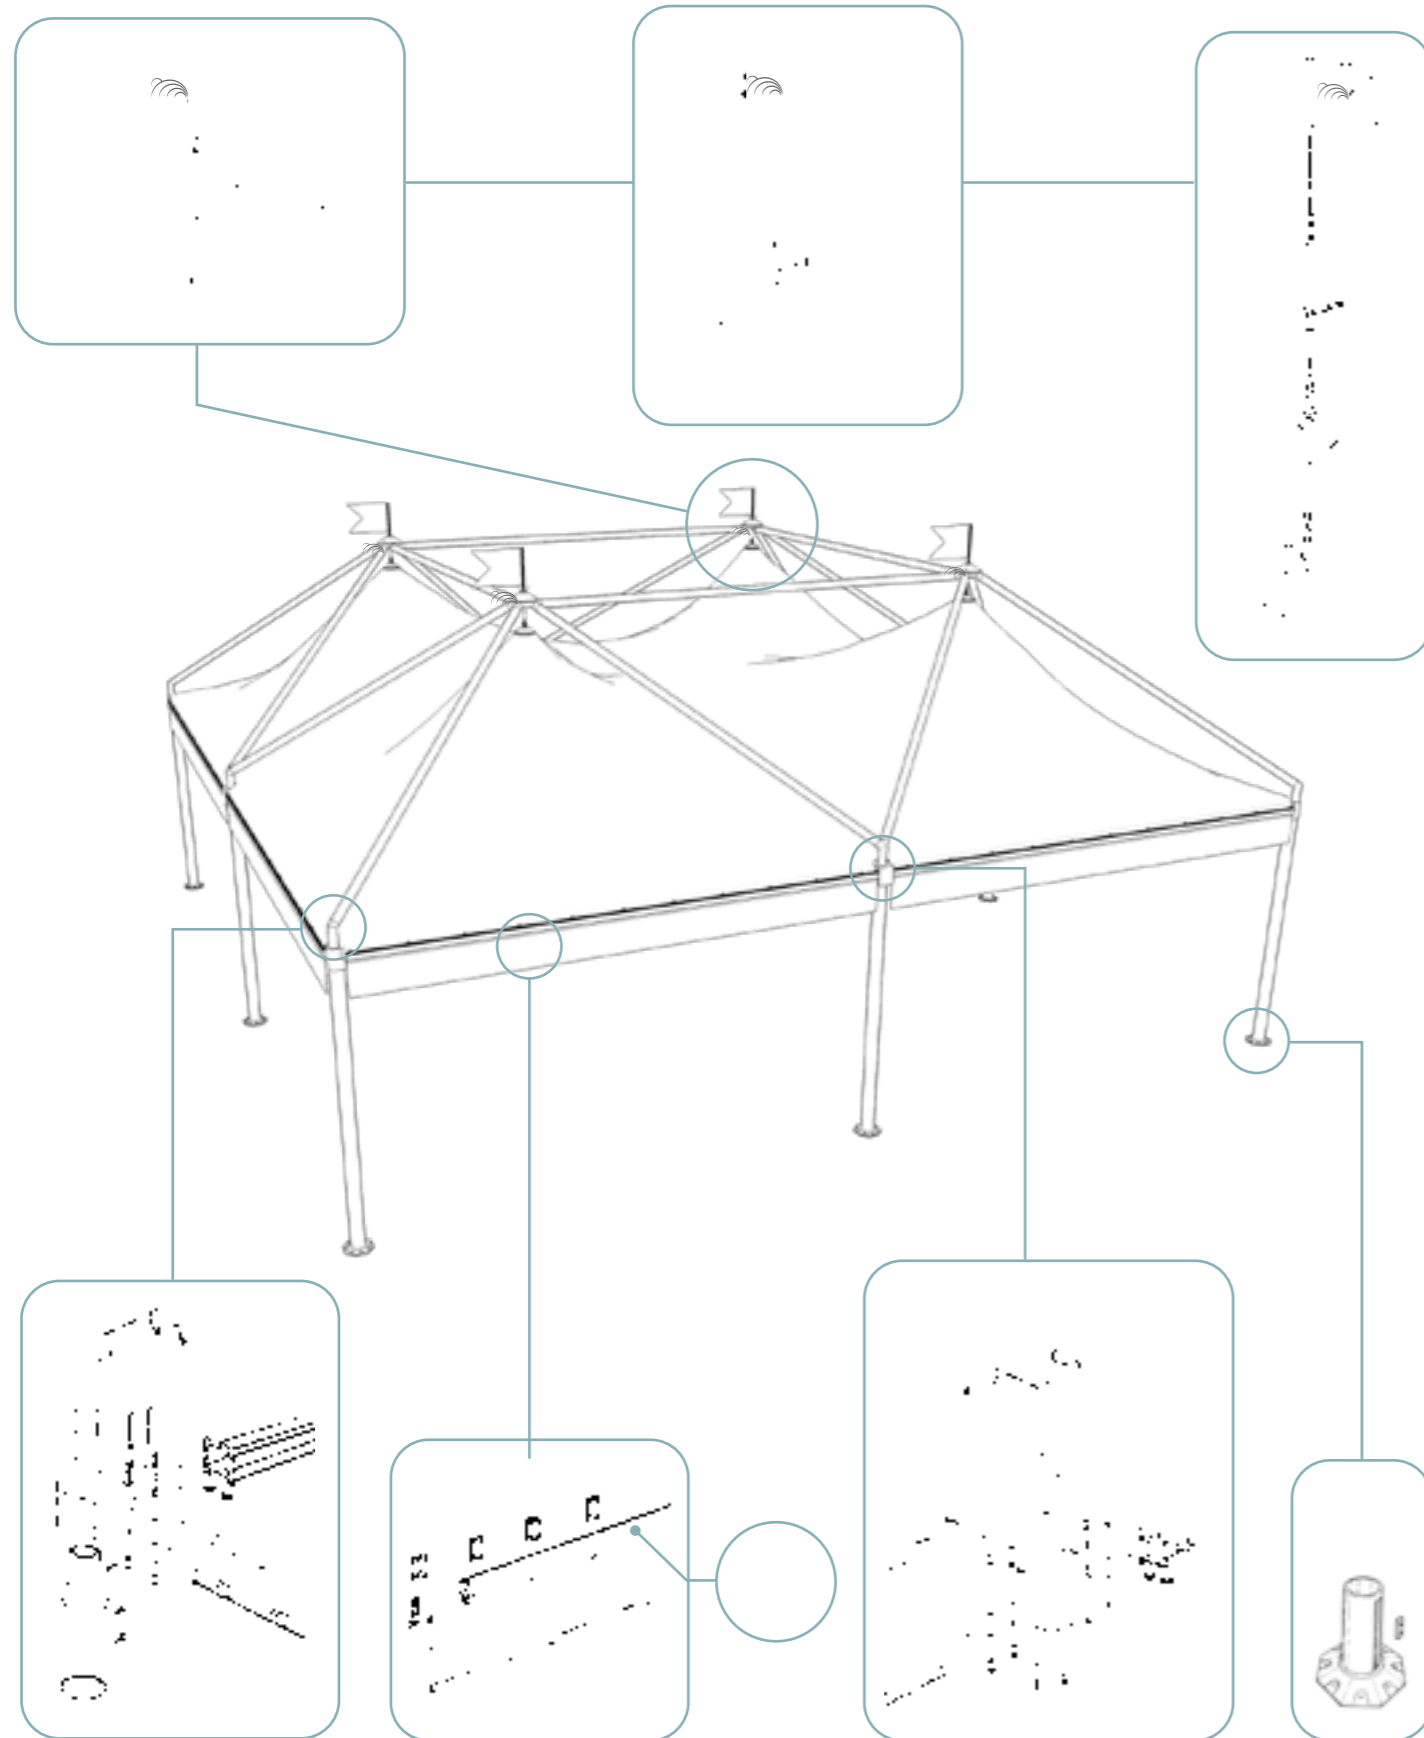

FESTIVAL

EVENT

SOLUTIONS

MARQUEE

FESTIVAL

Festival is available in two versions with a square or rectangular plan, and reaches up to 12 m in length with a single structure, the modularity crossed with other tents of the same model allows to extend the surface exponentially.

TECHNICAL DETAILS

TYPE

Marquee with structure external to the PVC cover

MATERIALS

- Aluminium
- PVC Sheet

GROUND ANCHOR

- External feet adjustables in height

VERSIONS OF THE STRUCTURE

- Free standing
- Modular
- Square / Rectangular

Standard color and material of PVC roofing on page 12

FESTIVAL

Square structure

A (cm)	B (cm)	Area (m ²)	H1 (cm)	Htot (cm)
800	800	64	250	445
			300	495

A (cm)	B (cm)	Area (m ²)	H1 (cm)	Htot (cm)
1000	1000	100	250	485
			300	535
1200	1200	144	250	525
			300	575

TECHNICAL DETAILS

EVENT

SOLUTIONS

MARQUEE

E L I T E

With Elite, you can compose interesting architectural geometries, which can strongly connote a project. There are square and rectangular versions, both modular with most of the models of the Giulio Barbieri S.r.l. marquee range. The widest side reachable with the central column is 13 meters. Elite is characterized by structural aluminum profiles on the outside, giving a pleasant, harmonious and neat vision of the interior.