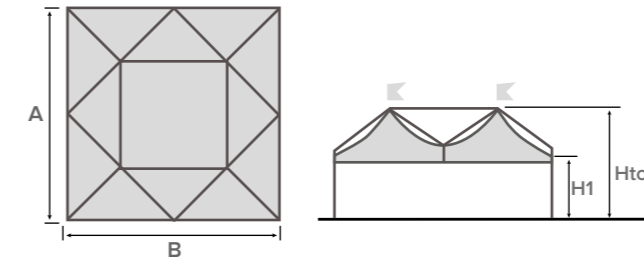

- Free standing
- Modular
- Square / Rectangular

Standard color and material of PVC roofing on page 12

FESTIVAL

Square structure

A (cm)	B (cm)	Area (m ²)	H1 (cm)	Htot (cm)
800	800	64	250	445
			300	495

A (cm)	B (cm)	Area (m ²)	H1 (cm)	Htot (cm)
1000	1000	100	250	485
			300	535
1200	1200	144	250	525
			300	575

TECHNICAL DETAILS

EVENT

SOLUTIONS

MARQUEE

E L I T E

With Elite, you can compose interesting architectural geometries, which can strongly connote a project. There are square and rectangular versions, both modular with most of the models of the Giulio Barbieri S.r.l. marquee range. The widest side reachable with the central column is 13 meters. Elite is characterized by structural aluminum profiles on the outside, giving a pleasant, harmonious and neat vision of the interior.