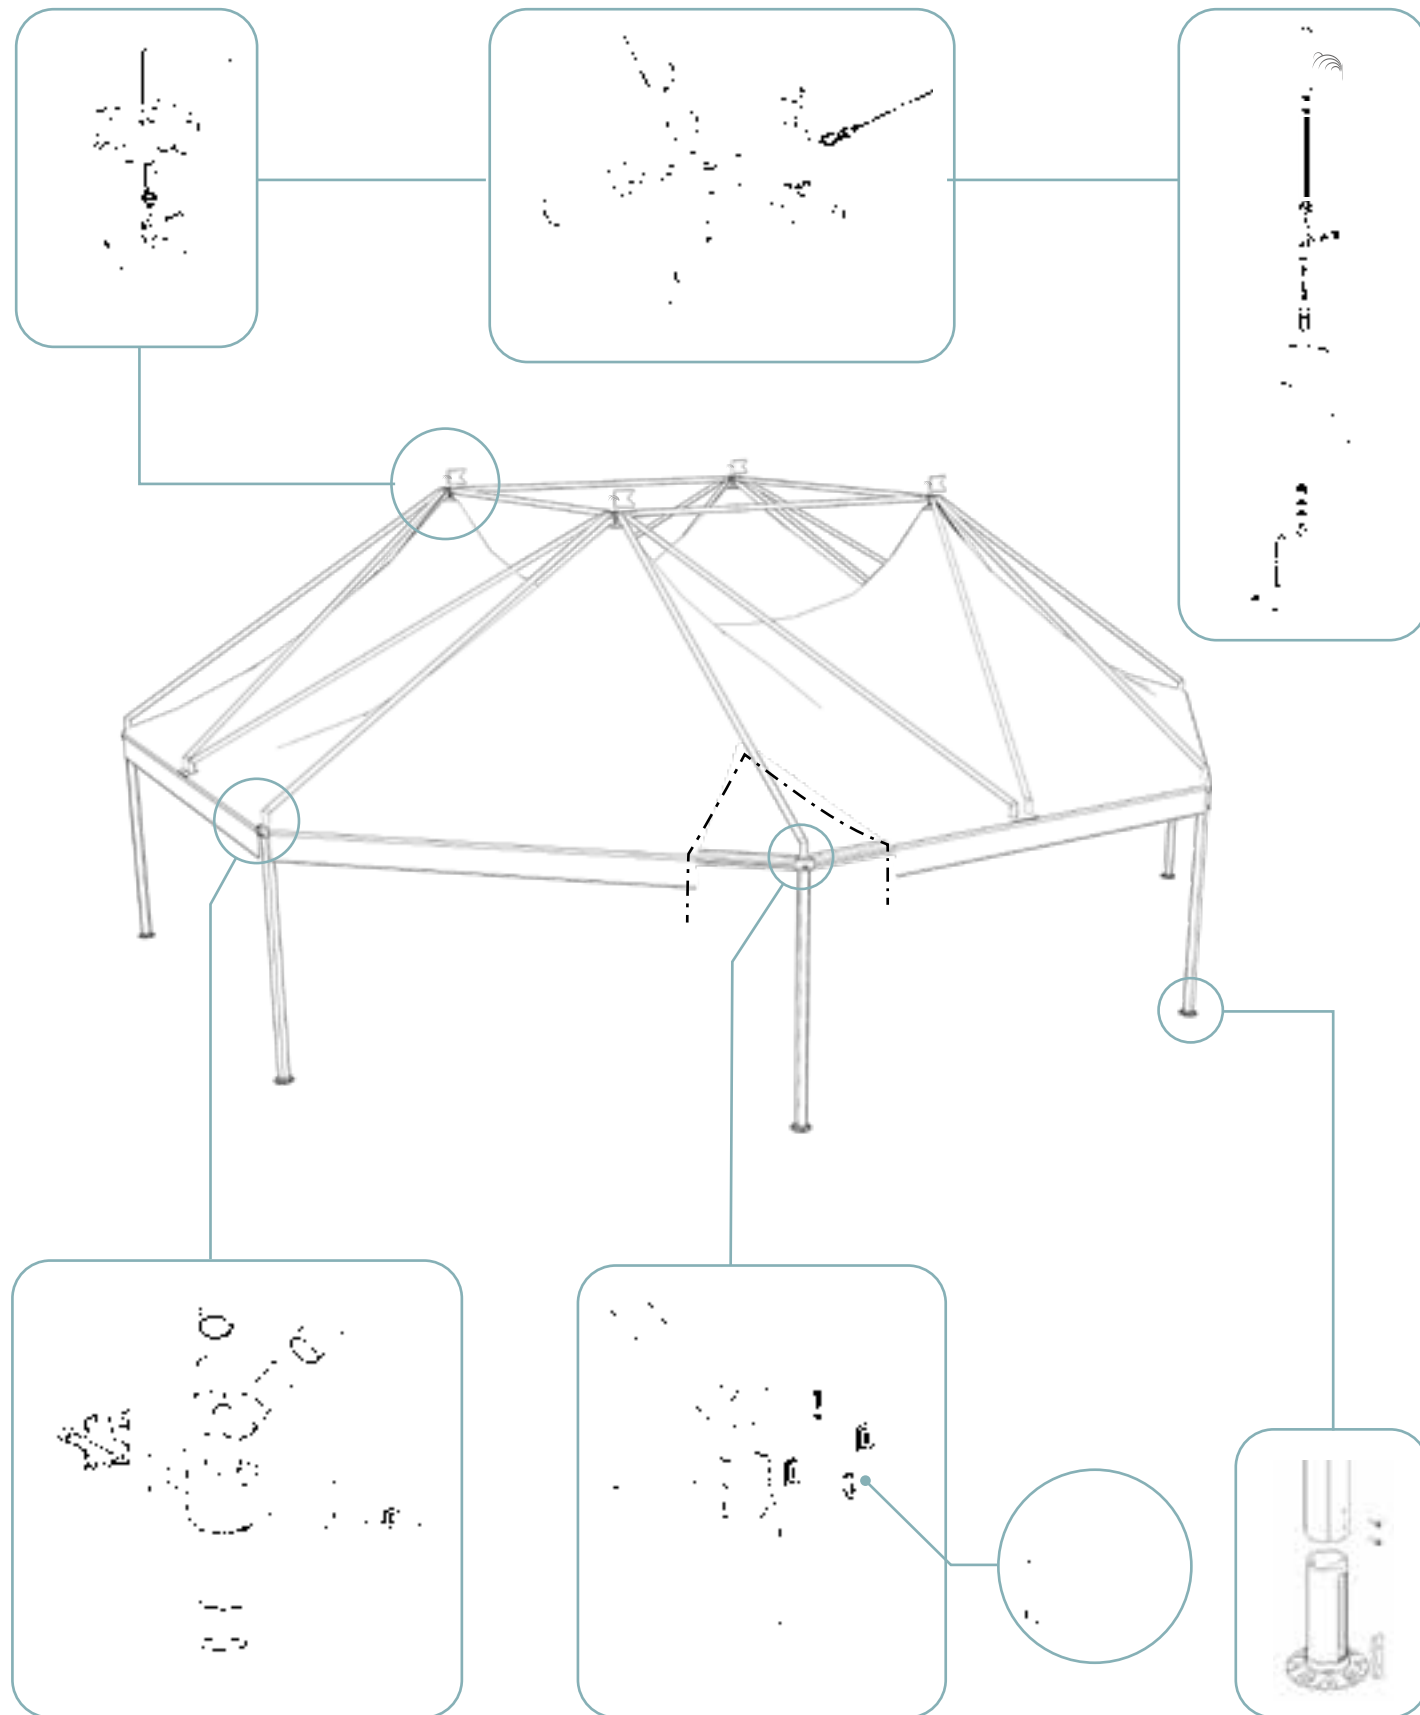

MEETING

EVENT

SOLUTIONS

MARQUEE

MEETING

A unique and singular solution, with Meeting we manage to create a single interconnected space without separations or central columns. The external tubular supporting structure favors the creation of a harmonious interior space, with particular attention to every detail; the largest side of the octagonal structure is 6 meters.

MATERIALS

- Aluminium
- PVC Sheet

GROUND ANCHOR

- External feet adjustables in height

VERSIONS OF THE STRUCTURE

- Free standing
- Modular
- Octagonal

Standard color and material of PVC roofing on page 12

TECHNICAL DETAILS