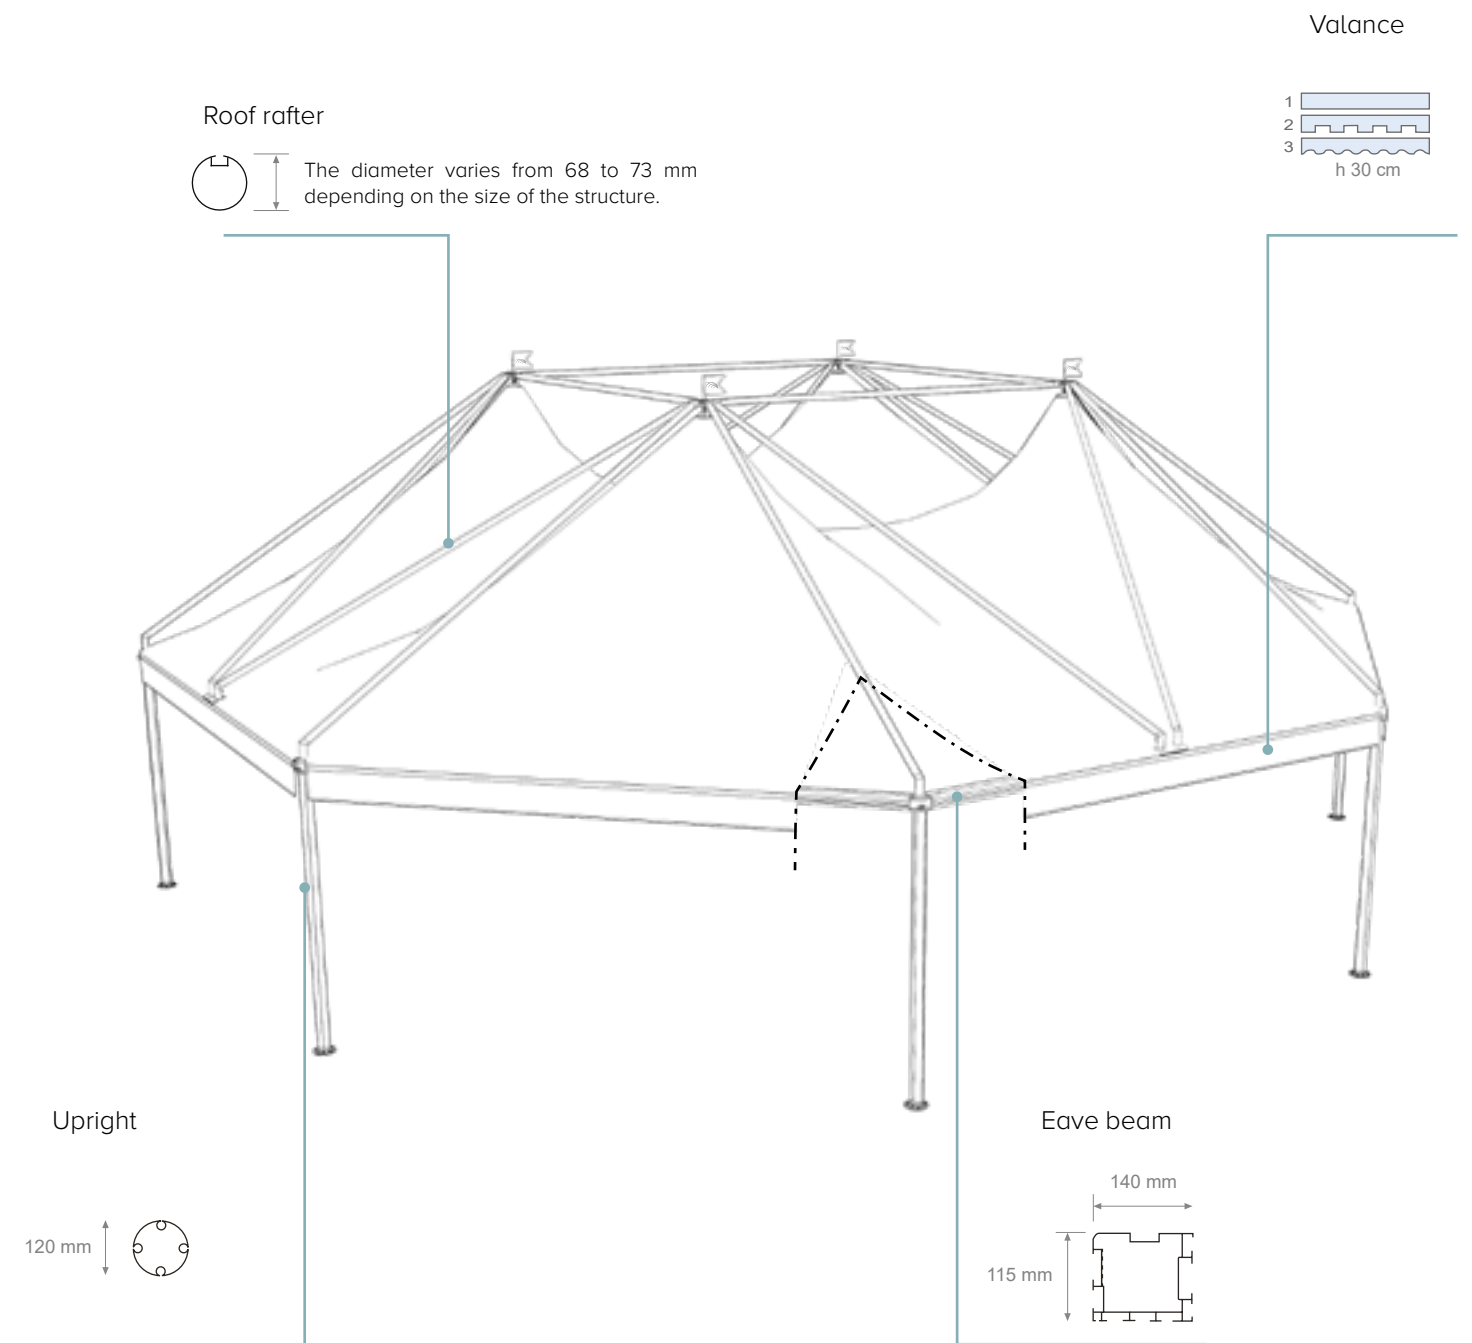

MEETING

EVENT

SOLUTIONS

MARQUEE

MEETING

A unique and singular solution, with Meeting we manage to create a single interconnected space without separations or central columns. The external tubular supporting structure favors the creation of a harmonious interior space, with particular attention to every detail; the largest side of the octagonal structure is 6 meters.

TECHNICAL DETAILS

MEETING

Octagonal structure

A (cm)	D (cm)	E (cm)	Area (m ²)	H1 (cm)	Htot (cm)
500	1305	1205	120	250	530
				300	580
600	1570	1450	174	250	580
				300	630

TYPE

Marquee with structure external to the PVC cover

MATERIALS

- Aluminium
- PVC Sheet

GROUND ANCHOR

- External feet adjustables in height

VERSIONS OF THE STRUCTURE

- Free standing
- Modular
- Octagonal

Standard color and material of PVC roofing on page 12

TECHNICAL DETAILS