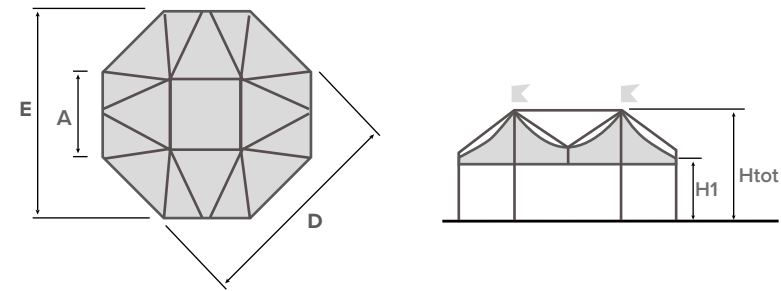

MEETING

EVENT

SOLUTIONS

MARQUEE

MEETING

A unique and singular solution, with Meeting we manage to create a single interconnected space without separations or central columns. The external tubular supporting structure favors the creation of a harmonious interior space, with particular attention to every detail; the largest side of the octagonal structure is 6 meters.

TECHNICAL DETAILS

MEETING

Octagonal structure

A (cm)	D (cm)	E (cm)	Area (m ²)	H1 (cm)	Htot (cm)
500	1305	1205	120	250	530
				300	580
600	1570	1450	174	250	580
				300	630

TYPE

Marquee with structure external to the PVC cover