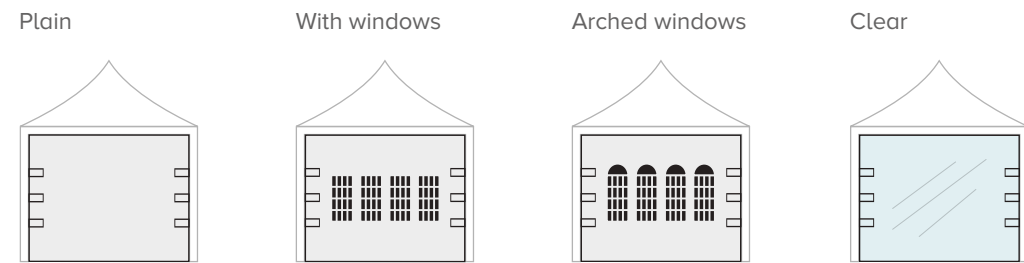

WALL VERSIONS

PVC COLORS

- White
- Champagne

Other available colors

PVC TYPES

- Precontraint 602
- Precontraint 502 Satin
- Precontraint 702-S2 Blackout
- Cristalplus 800 F/R

STANDARD COLORS

- White
- Champagne
- Dove-gray

PVC TYPE

1. Irisun Polished FR
2. Full curtain width: 50% wider than side A

COMPATIBLE WITH:

Qzebo | Silver | Leader | Dynamic | Festival | Elite | Elite - in | Meeting | Meeting - in

COMPATIBLE WITH:

Qzebo | Leader | Dynamic | Elite | Elite - in | Meeting | Meeting - in