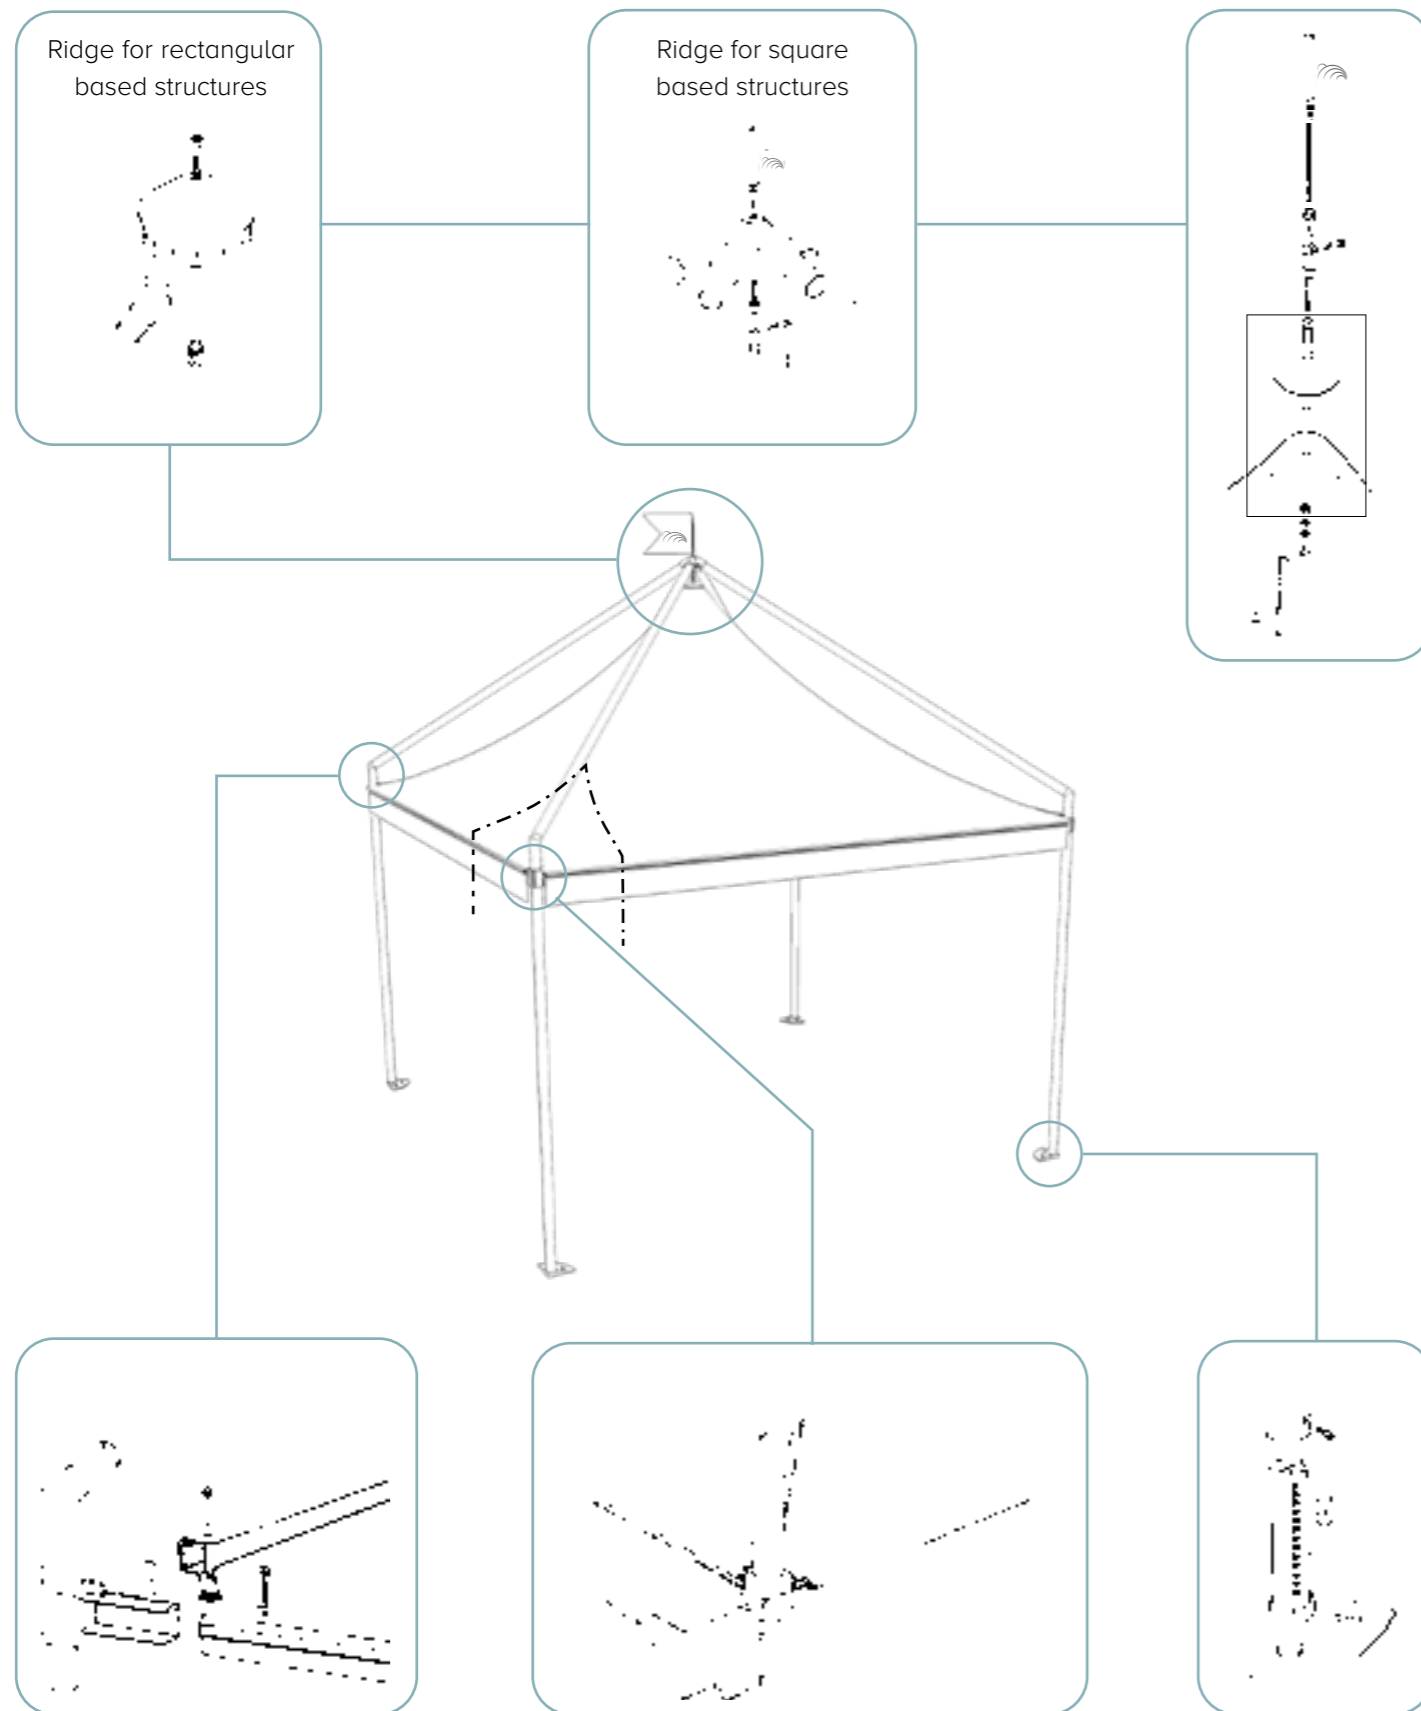

TECHNICAL DETAILS

TYPE

Marquee with structure external to the PVC cover

MATERIALS

- Aluminium
- PVC sheet

GROUND ANCHOR

- External feet adjustables in height

VERSIONS OF THE STRUCTURE

- Free standing
- Modular
- Square / Rectangular

Standard color and material of PVC roofing on page 12

SILVER

Square structure

A (cm)	B (cm)	Area (m²)	H1 (cm)	Htot (cm)
300	300	9	250	400
400	400	16	250	440

SILVER

Rectangular structure

A (cm)	B (cm)	Area (m²)	H1 (cm)	Htot (cm)
300	400	12	250	420

TECHNICAL DETAILS