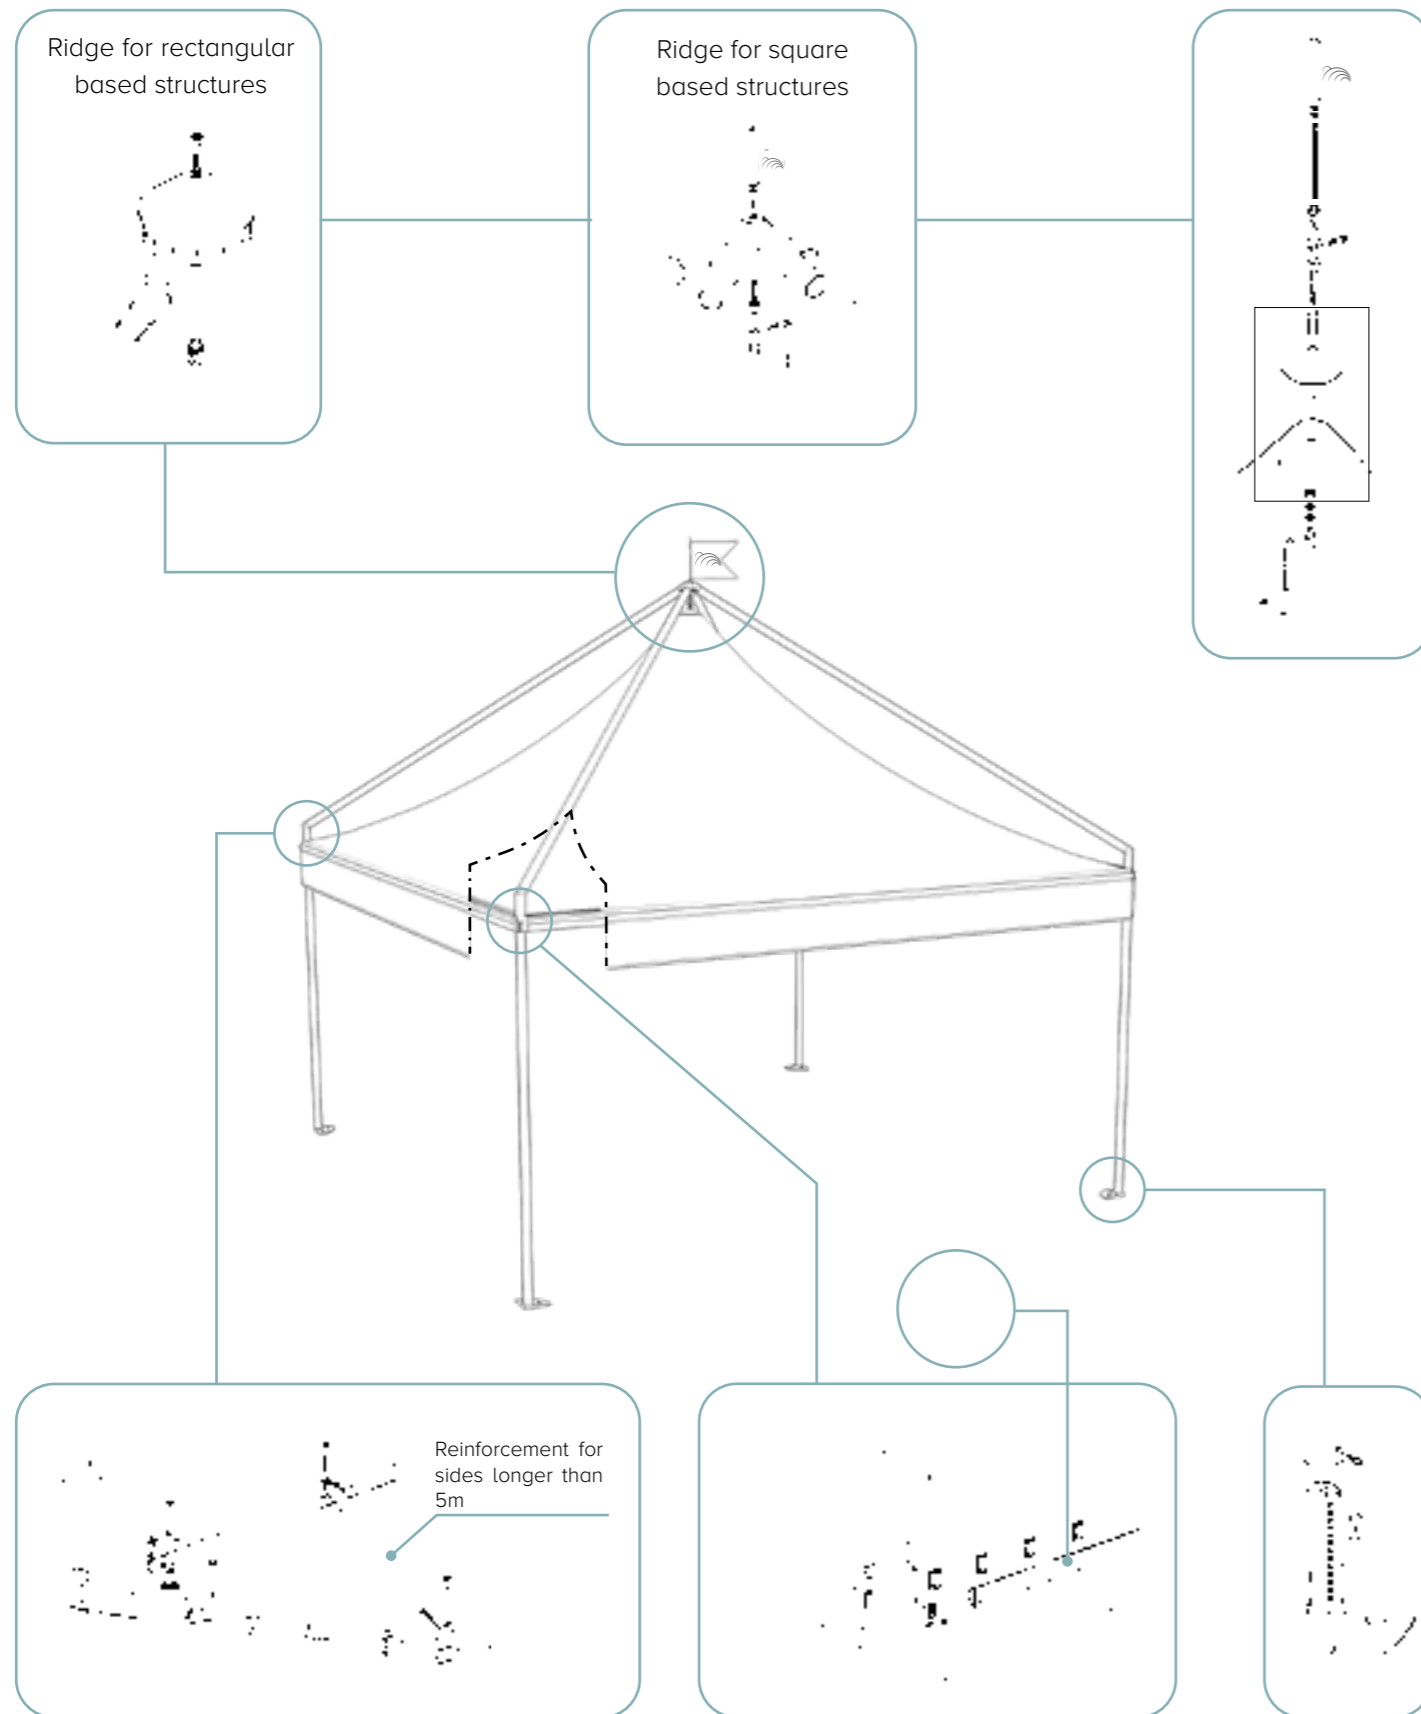

TECHNICAL DETAILS

TYPE

Marquee with structure external to the PVC cover

MATERIALS

- Aluminium
- PVC Sheet

GROUND ANCHOR

- External feet adjustables in height

VERSIONS OF THE STRUCTURE

- Free standing
- Modular
- Square / Rectangular

Standard color and material of PVC roofing on page 12

SUMMER

Square structure

A (cm)	B (cm)	Area (m²)	H1 (cm)	Htot (cm)
300	300	9	250	400
400	400	16	250	440
500	500	25	250	480
600	600	36	250	520

SUMMER

Rectangular structure

A (cm)	B (cm)	Area (m²)	H1 (cm)	Htot (cm)
300	400	12	250	420
	500	15	250	445
	600	18	250	470
400	500	20	250	460
	600	24	250	485
500	600	30	250	500

TECHNICAL DETAILS