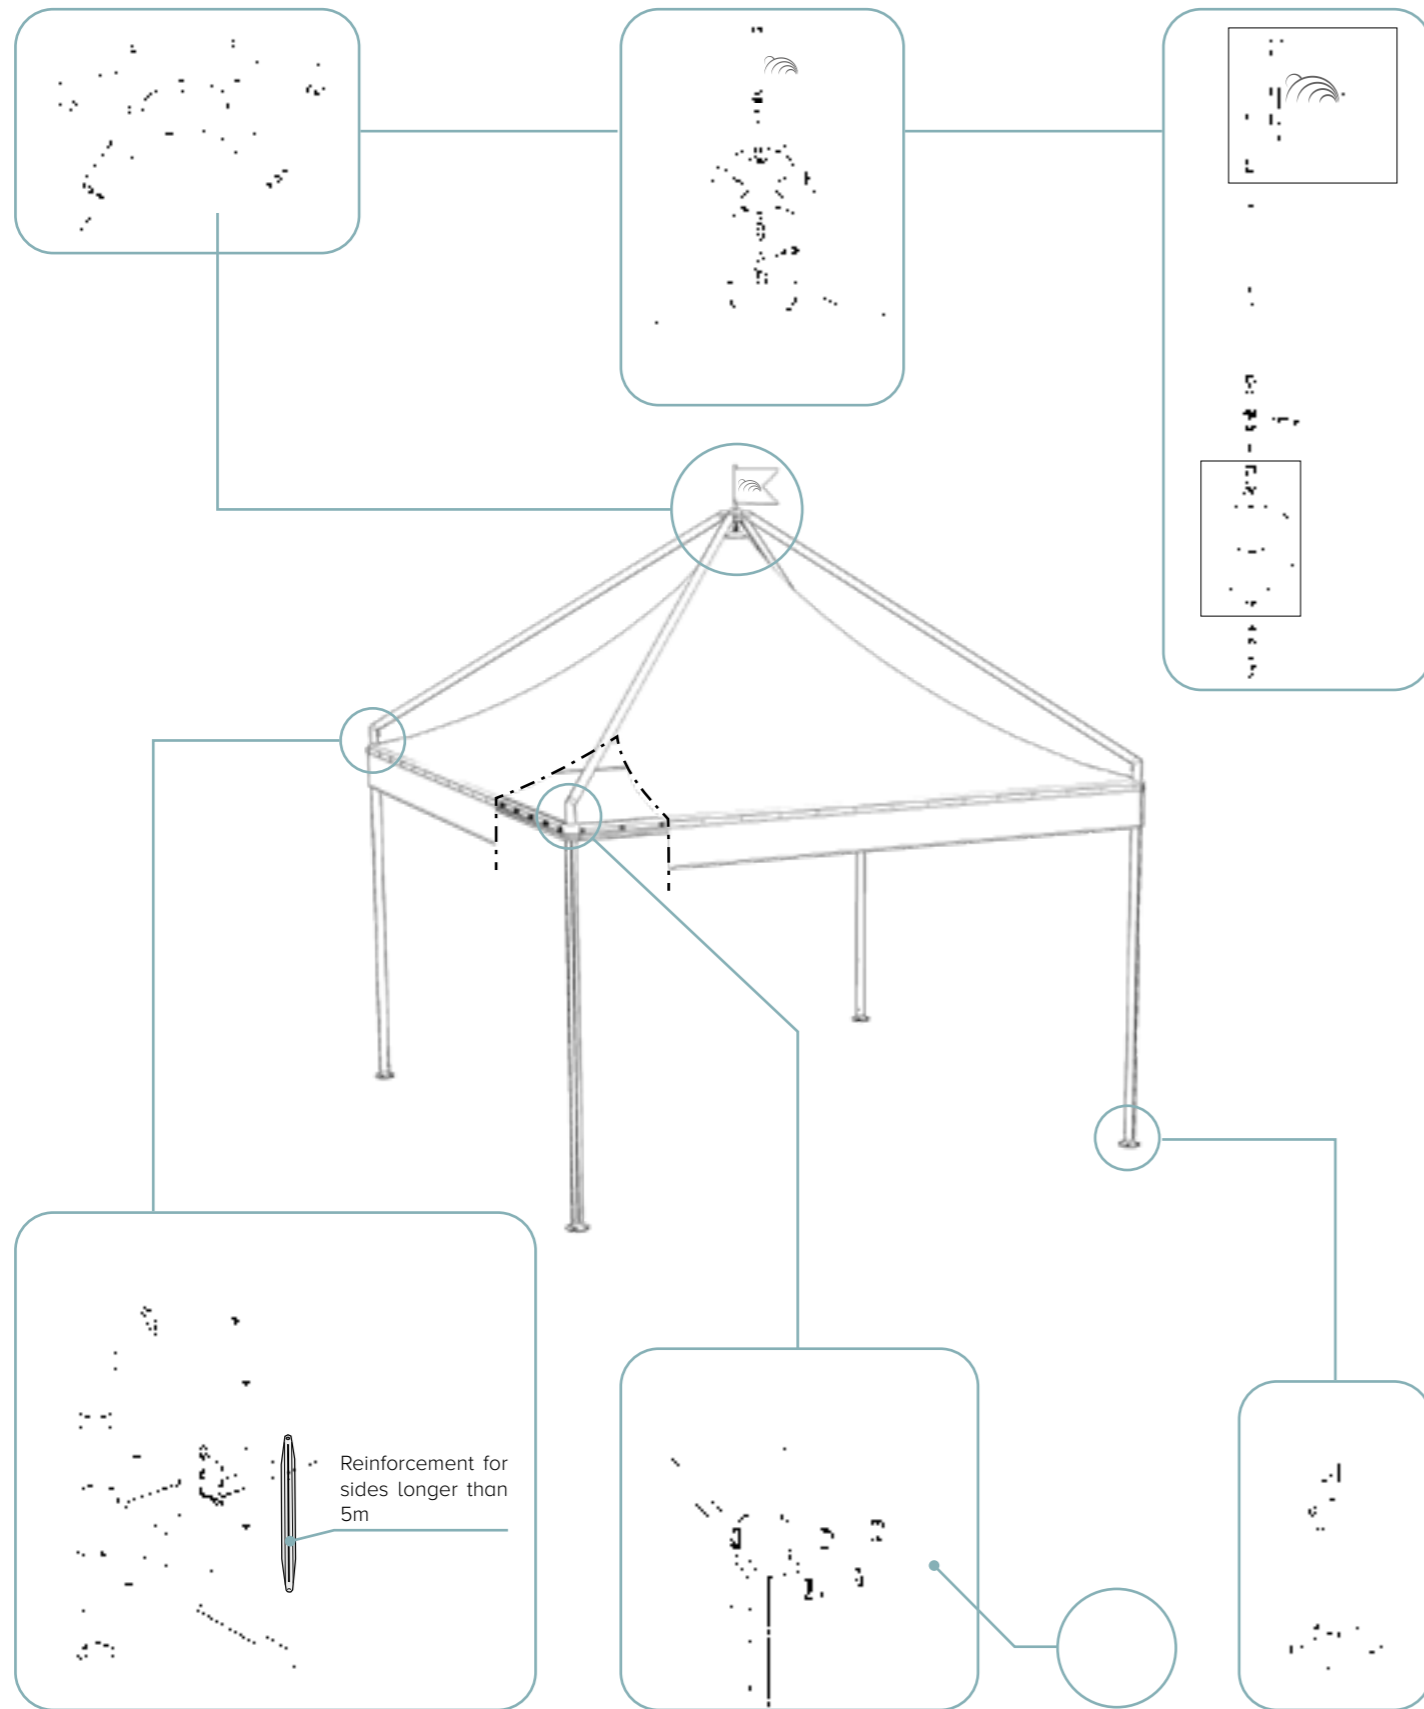

TECHNICAL DETAILS

TYPE	MATERIALS	GROUND ANCHOR	VERSIONS OF THE STRUCTURE
Marquee with structure external to the PVC cover	- Aluminium - PVC Sheet	External feet adjustables in height	- Free standing - Modular - Square / Rectangular - Hexagonal / Octagonal

Standard color and material of PVC roofing on page 12

LEADER Square structure

A (cm)	B (cm)	Area (m²)	H1 (cm)	Htot (cm)
300	300	9	250	400
			300	450
400	400	16	250	440
			300	490
500	500	25	250	480
			300	530
600	600	36	250	520
			300	570

LEADER Hexagonal structure

A (cm)	D (cm)	E (cm)	Area (m²)	H1 (cm)	Htot (cm)
300	600	520	23,4	250	450
				300	500
400	800	690	41,5	250	505
				300	555
500	1000	865	65	250	555
				300	605

LEADER Rectangular structure

A (cm)	B (cm)	Area (m²)	H1 (cm)	Htot (cm)	
300	400	12	250	420	
			300	470	
	500	15	15	250	445
				300	495
600	18	18	250	470	
			300	520	
400	500	20	250	460	
			300	510	
	600	24	24	250	485
				300	535
500	600	30	250	500	
			300	550	

LEADER Octagonal structure

A (cm)	D (cm)	E (cm)	Area (m²)	H1 (cm)	Htot (cm)
300	785	725	43,5	250	500
				300	550
400	1045	965	77,5	250	580
				300	630

TECHNICAL DETAILS