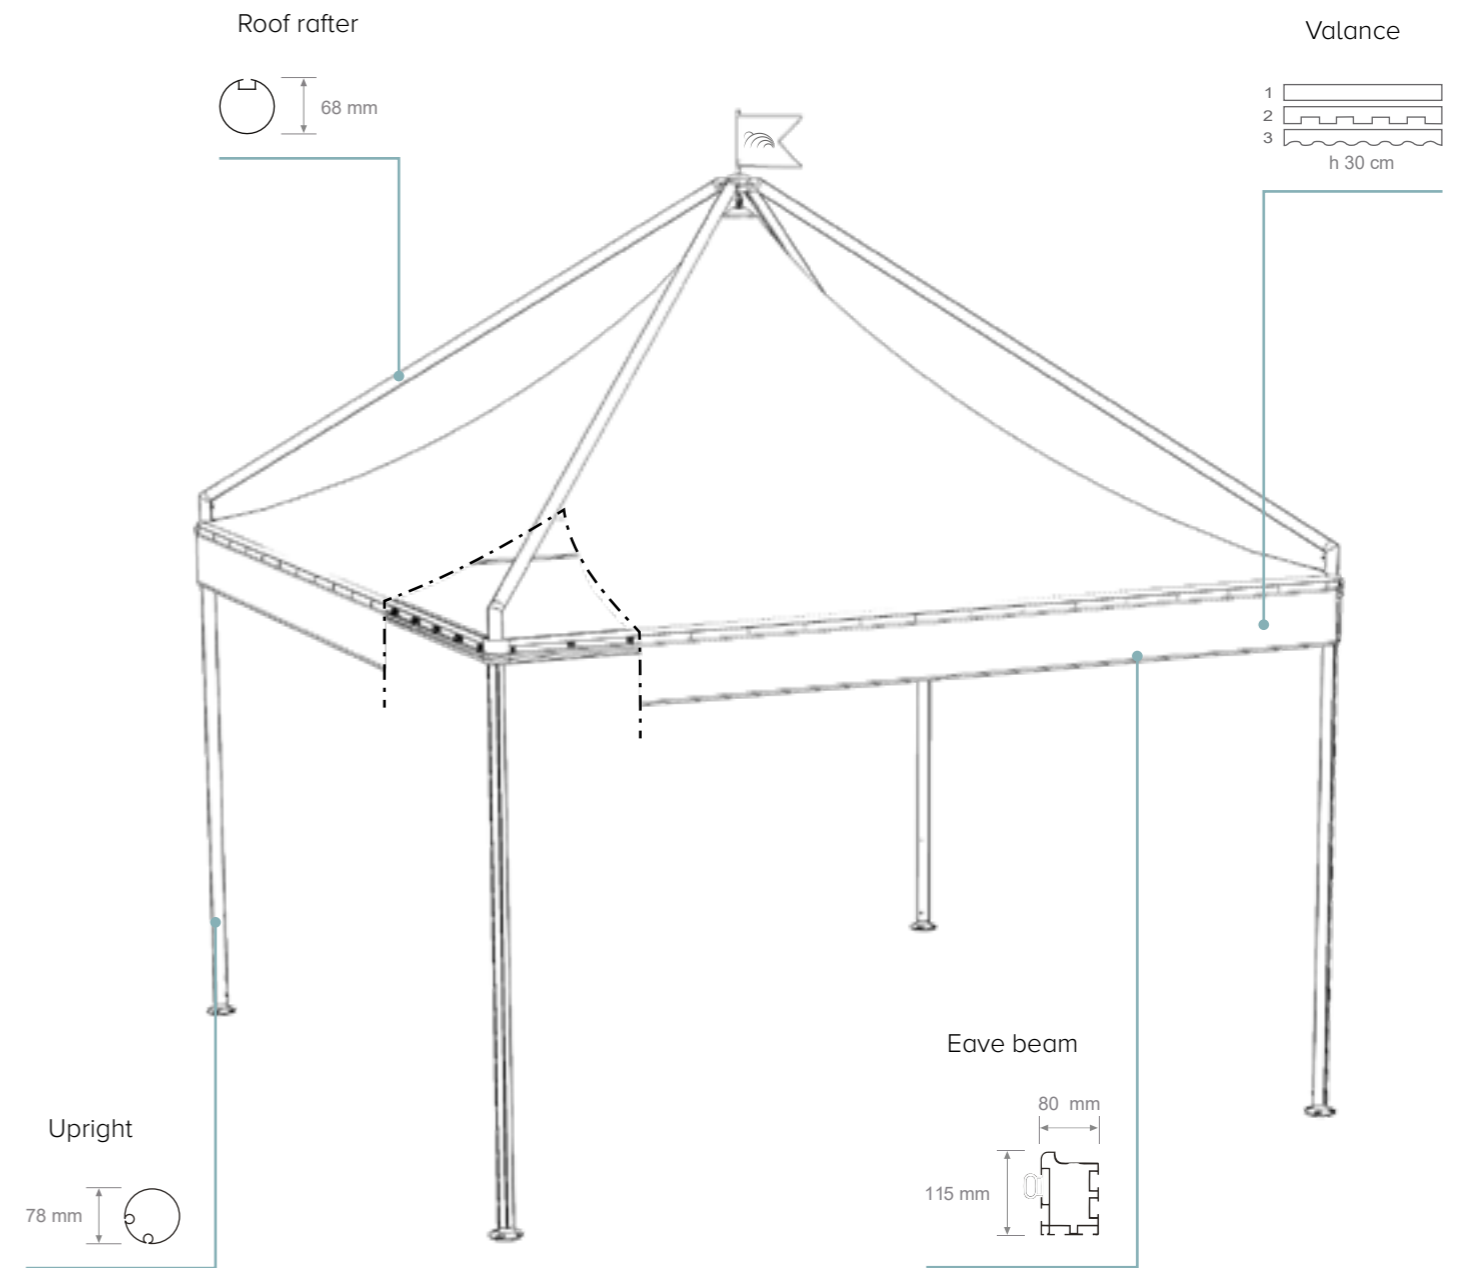

TECHNICAL DETAILS

TYPE	MATERIALS	GROUND ANCHOR	VERSIONS OF THE STRUCTURE
Marquee with structure external to the PVC cover	- Aluminium - PVC Sheet	External feet adjustables in height	- Free standing - Modular - Square / Rectangular - Hexagonal / Octagonal

Standard color and material of PVC roofing on page 12

LEADER Square structure

A (cm)	B (cm)	Area (m²)	H1 (cm)	Htot (cm)
300	300	9	250	400
			300	450
400	400	16	250	440
			300	490
500	500	25	250	480
			300	530
600	600	36	250	520
			300	570

LEADER Hexagonal structure

A (cm)	D (cm)	E (cm)	Area (m²)	H1 (cm)	Htot (cm)
300	600	520	23,4	250	450
				300	500
400	800	690	41,5	250	505
				300	555
500	1000	865	65	250	555
				300	605

LEADER Rectangular structure

A (cm)	B (cm)	Area (m²)	H1 (cm)	Htot (cm)	
300	400	12	250	420	
			300	470	
	500	15	15	250	445
				300	495
600	18	18	250	470	
			300	520	
400	500	20	250	460	
			300	510	
	600	24	24	250	485
				300	535
500	600	30	250	500	
			300	550	

LEADER Octagonal structure

A (cm)	D (cm)	E (cm)	Area (m²)	H1 (cm)	Htot (cm)
300	785	725	43,5	250	500
				300	550
400	1045	965	77,5	250	580
				300	630

TECHNICAL DETAILS