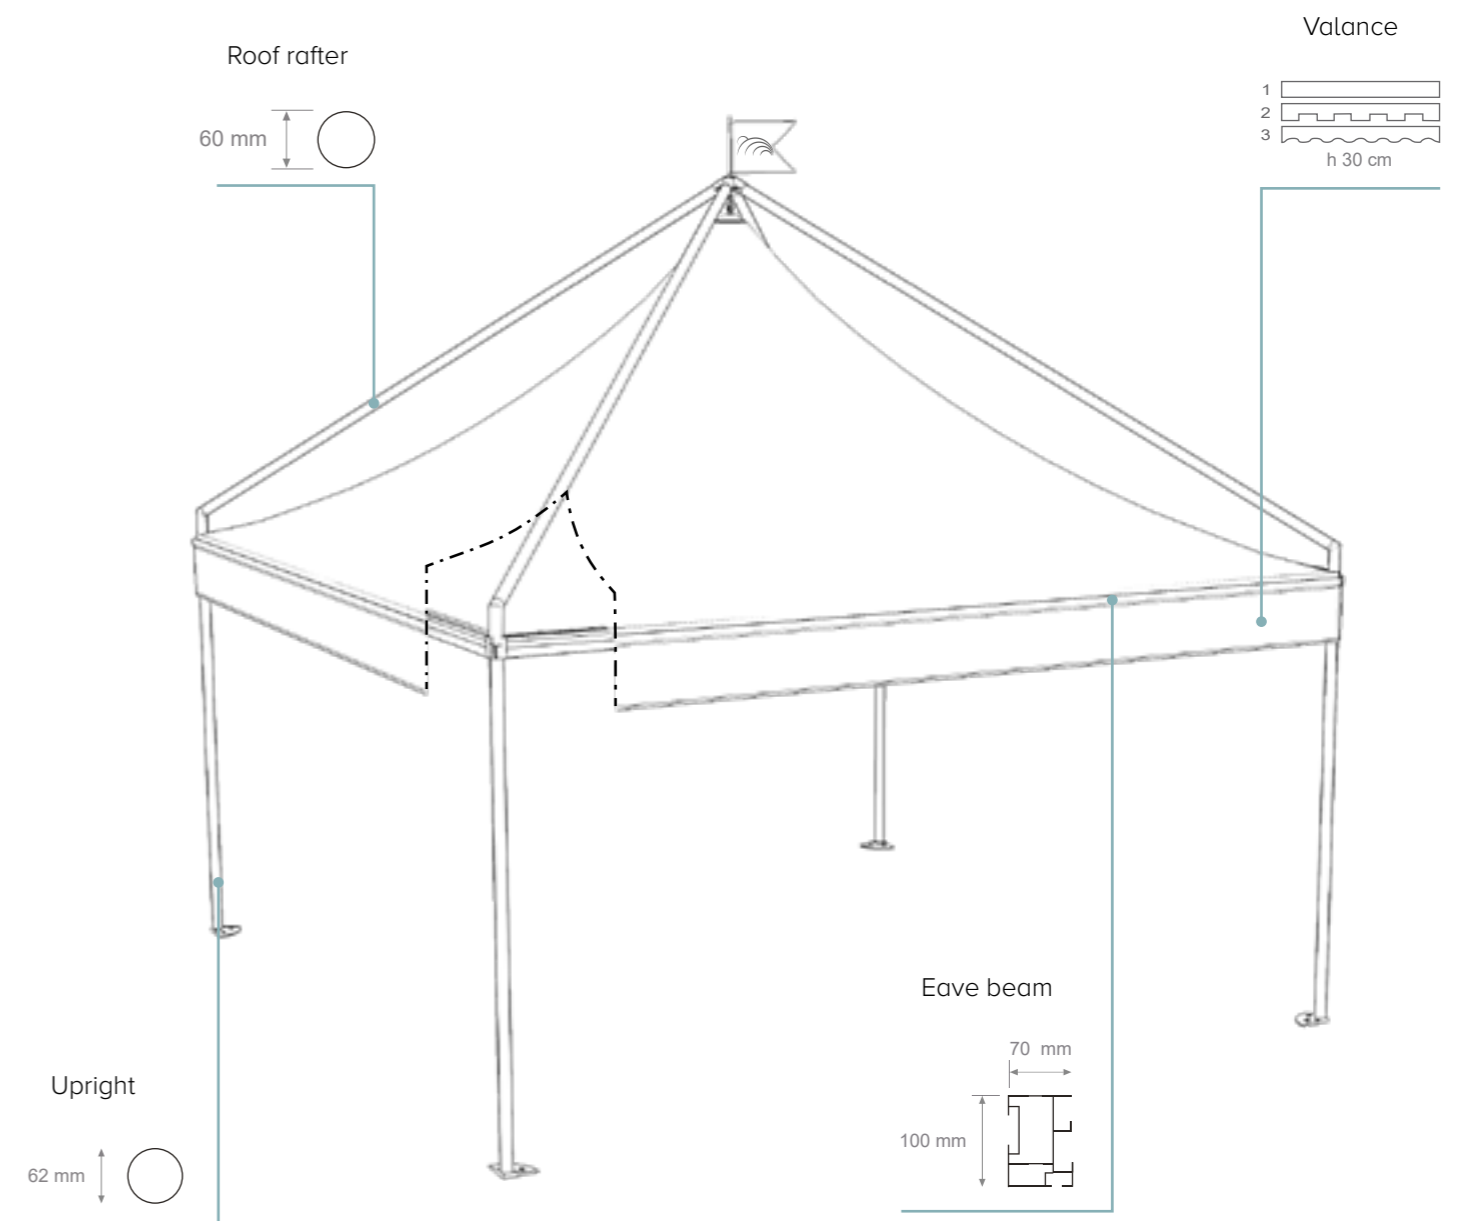

TECHNICAL DETAILS

TYPE

Marquee with structure external to the PVC cover

MATERIALS

- Aluminium
- PVC Sheet

GROUND ANCHOR

- External feet adjustables in height

VERSIONS OF THE STRUCTURE

- Free standing
- Modular
- Square / Rectangular

Standard color and material of PVC roofing on page 12

SUMMER

Square structure

A (cm)	B (cm)	Area (m²)	H1 (cm)	Htot (cm)
300	300	9	250	400
400	400	16	250	440
500	500	25	250	480
600	600	36	250	520

SUMMER

Rectangular structure

A (cm)	B (cm)	Area (m²)	H1 (cm)	Htot (cm)
300	400	12	250	420
	500	15	250	445
	600	18	250	470
400	500	20	250	460
	600	24	250	485
500	600	30	250	500

TECHNICAL DETAILS