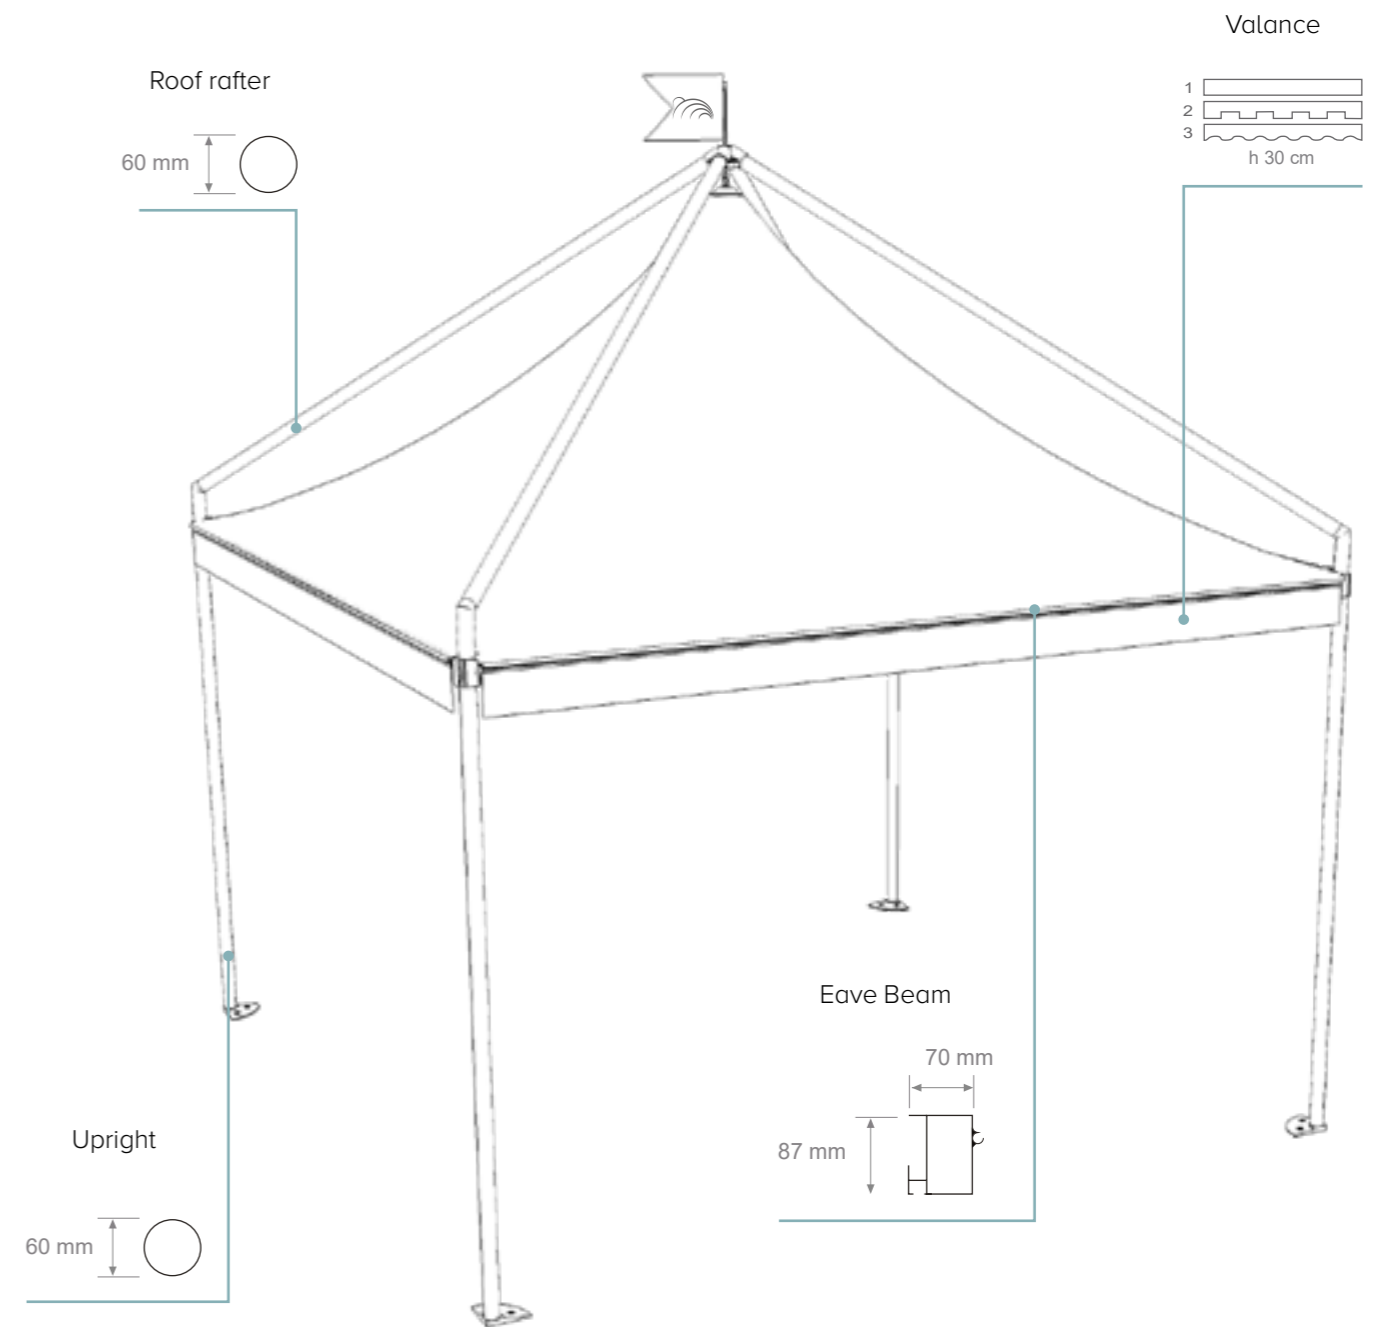

TECHNICAL DETAILS

TYPE

Marquee with structure external to the PVC cover

MATERIALS

- Aluminium
- PVC sheet

GROUND ANCHOR

- External feet adjustables in height

VERSIONS OF THE STRUCTURE

- Free standing
- Modular
- Square / Rectangular

Standard color and material of PVC roofing on page 12

SILVER

Square structure

A (cm)	B (cm)	Area (m²)	H1 (cm)	Htot (cm)
300	300	9	250	400
400	400	16	250	440

SILVER

Rectangular structure

A (cm)	B (cm)	Area (m²)	H1 (cm)	Htot (cm)
300	400	12	250	420

TECHNICAL DETAILS