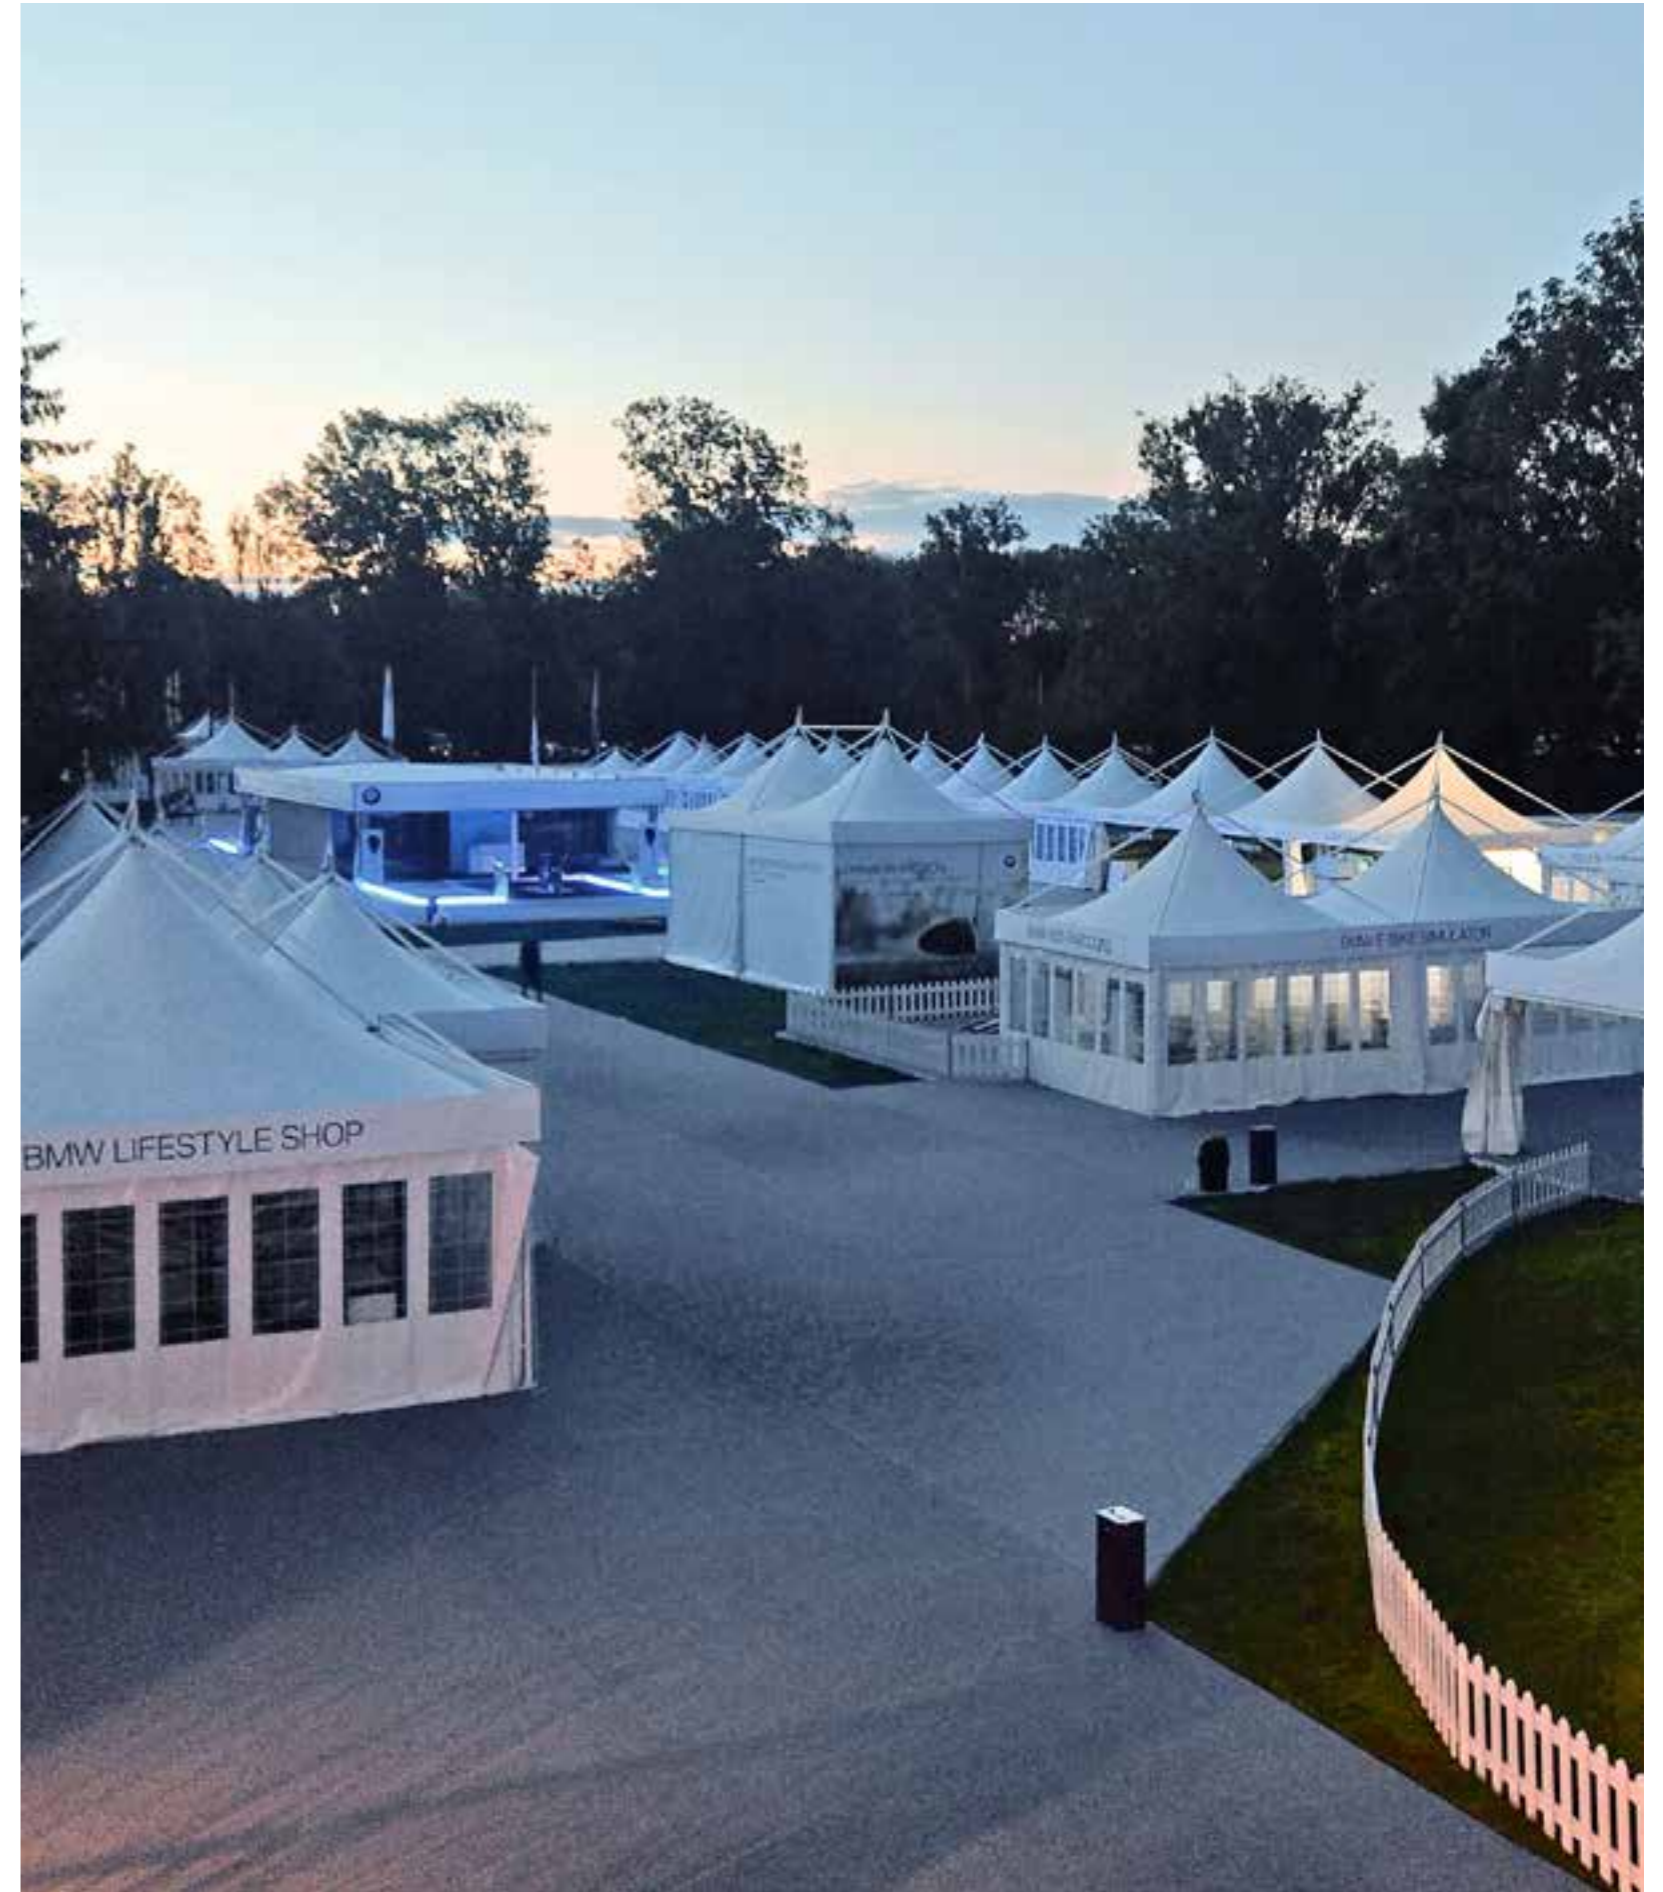

BMW International Open - Germany