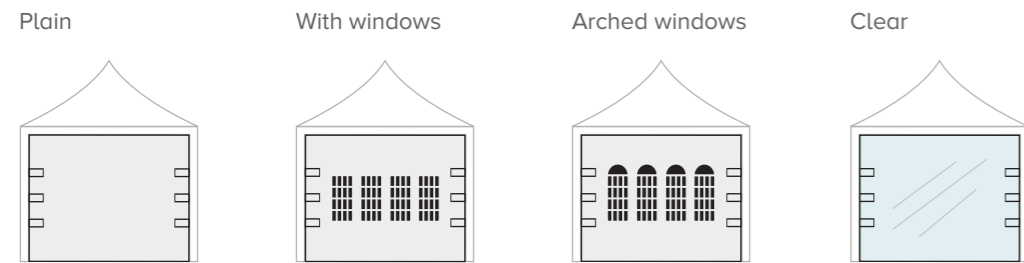

#### COMPATIBLE WITH:

Leader | Dynamic | Elite | Elite - in | Meeting | Meeting - in

**PVC WALLS**  
"straps" model

**SHEER CURTAIN**  
with central opening

**WALL VERSIONS**

**PVC COLORS**

- White
- Champagne