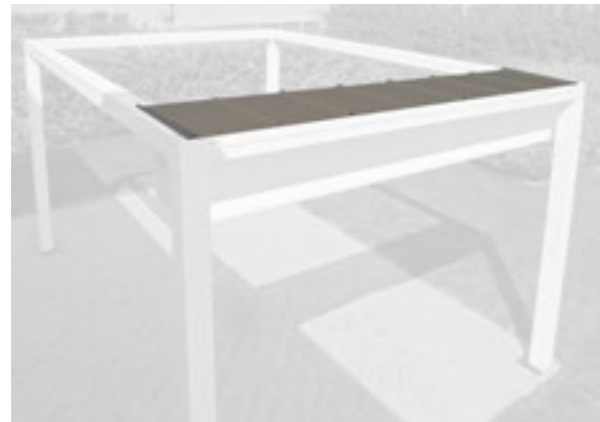

CANOPY
corrugated aluminum protection

COMPATIBLE WITH:
Arcadia | Arcadia-K | Onda