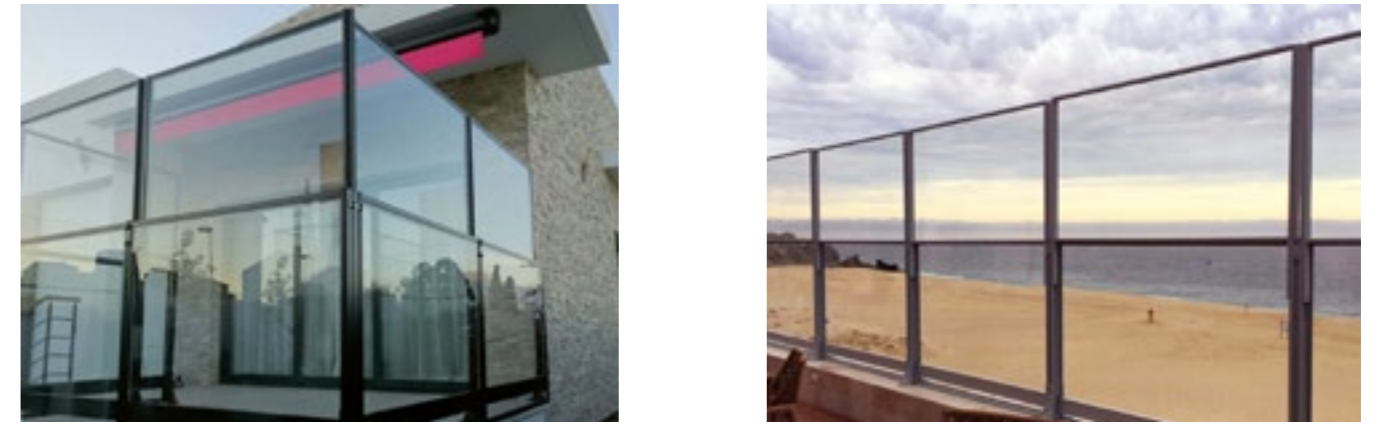

GLASS WALL
sliding glass windbreak

STRUCTURE'S COLORS

- ☐ White
- ☐ Ral 9006
- ☐ RAL 9011 Mat

COMPATIBLE WITH:
Qzebo | 3Facile | Albatro | Kube 90 | Kube 120 | Onda 90 | Onda 120 | Velora | Velart | Vela 90 | Vela 120