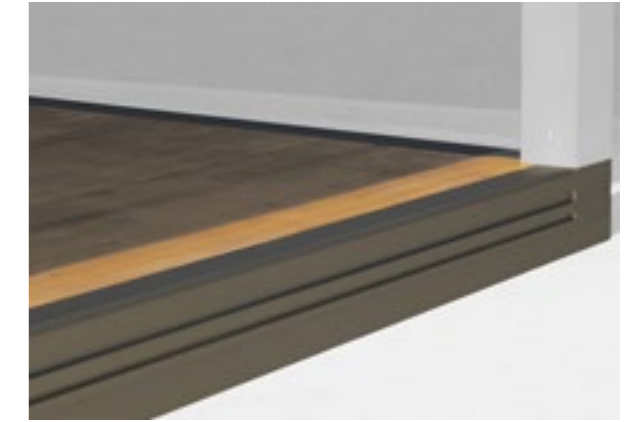

HORIZON wooden floor

A	300	300	300	400	400	400	400	500	500	500
B	300	400	500	400	300	400	500	300	400	500

STRUCTURE'S COLORS

- ☐ White/ Ral 9010
- ☐ Dove-Grey
- ☐ Dark brown
- ☐ Special grey
- ☐ Anodized silver

- smooth or mat textured finish
- RAL colors available upon request

FLOOR'S COLORS AND MATERIALS

- ☐ Spruce wood

Free floating
Floating with anchorage
for the installment of the
structures

- more colors available upon request

COMPATIBLE WITH:

Arcadia | Arccadia-K | Qzebo | Kube 90 | Kube 120 | Onda 90 | Onda 120 | Vela 90 | Vela 120