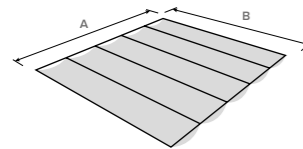

OPTIONALS

ONDA UP roof for pergolas

A	300					400					500					600				
B	300	350	400	450	500	300	350	400	450	500	300	350	400	450	500	300	350	400	450	500

STRUCTURE'S COLORS

- ☐ White
- ☐ Dove-Grey
- ☐ Dark brown
- ☐ Special grey

- smooth or mat textured finish
- RAL colors available upon request

ROOF'S COLORS AND MATERIALS

- ☐ White
- ☐ Champagne
- ☐ Grey
- ☐ Dove-Grey
- Soltis 96
- Soltis W96
- Preconstraint 402
- Preconstraint 602 Blackout

- more colors available upon request

COMPATIBLE WITH:

Pre-existing structures, not produced by Giulio Barbieri S.r.l.