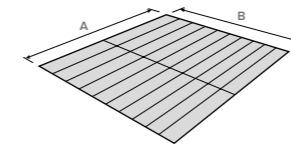

HORIZON wooden floor

A	300	300	300	400	400	400	400	500	500	500
B	300	400	500	400	300	400	500	300	400	500

STRUCTURE'S COLORS

- ☐ White/ Ral 9010
- ☐ Dove-Grey
- ☐ Dark brown
- ☐ Special grey
- ☐ Anodized silver

- smooth or mat textured finish
- RAL colors available upon request

FLOOR'S COLORS AND MATERIALS

- ☐ Spruce wood

Free floating
Floating with anchorage
for the installment of the
structures

- more colors available upon request

COMPATIBLE WITH:

Arcadia | Arccadia-K | Qzebo | Kube 90 | Kube 120 | Onda 90 | Onda 120 | Vela 90 | Vela 120