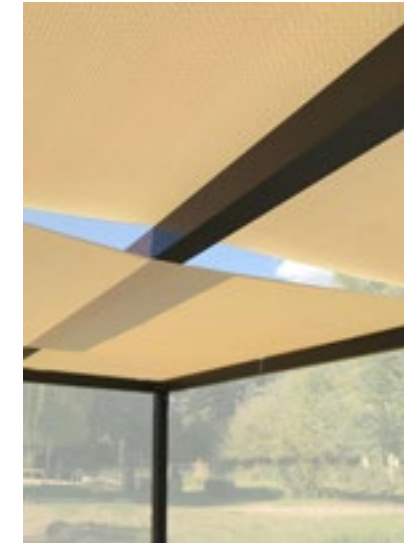

TYPE

Shading canopy
with interlaced
PVC fabric roof

MATERIALS

Aluminum
PVC

GROUND ANCHORING

External footing system
Internal footing system
Sand footing system

STRUCTURE'S VERSIONS

Freestanding/Wall mounted
Square/Rectangular
Modular configuration
Kube 90 / Kube 120

STRUCTURE'S COLORS

○ White   ● Dove-Grey
● Dark brown   ● Special grey

ROOF'S MATERIALS AND COLORS

○ White   ● Champagne
● Grey   ● Dove-Grey

Soltis 96
Soltis W96
Precontraint 402
Precontraint 602 Blackout

- smooth or textured mat finish
- RAL colors available upon request

- more colors available upon
request