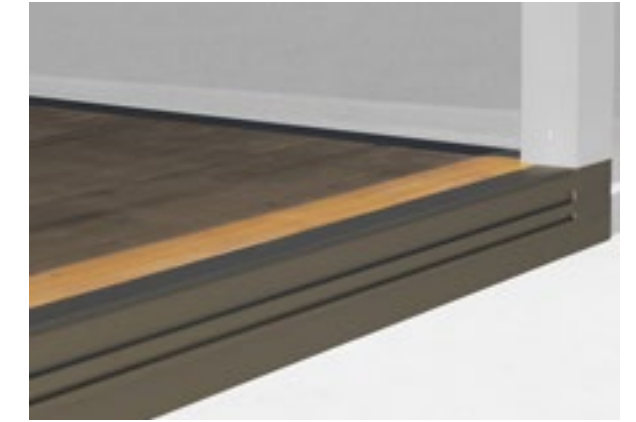

HORIZON wooden floor

A	300	300	300	400	400	400	400	500	500	500
B	300	400	500	400	300	400	500	300	400	500

STRUCTURE'S COLORS

- ☐ White/ Ral 9010
- ☐ Dove-Grey
- ☐ Dark brown
- ☐ Special grey
- ☐ Anodized silver

- smooth or mat textured finish
- RAL colors available upon request

FLOOR'S COLORS AND MATERIALS

- ☐ Spruce wood

Free floating
Floating with anchorage
for the installment of the
structures

- more colors available upon request

COMPATIBLE WITH:

Arcadia | Arccadia-K | Qzebo | Kube 90 | Kube 120 | Onda 90 | Onda 120 | Vela 90 | Vela 120