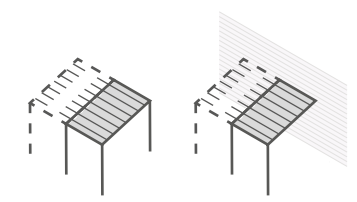

A	B	H1	Htot	Area
300	300	240	252	9
400	400	240	252	16
500	500	240	252	25

A	B	H1	Htot	Area
300	400	240	252	12
300	500	240	252	15
400	500	240	252	20

A	B	H1	Htot	Area
400	300	240	252	12
500	300	240	252	15
500	400	240	252	20
600	300	240	252	18
600	400	240	252	24
600	500	240	252	30

Configurations with additional modules only for Onda 120 model