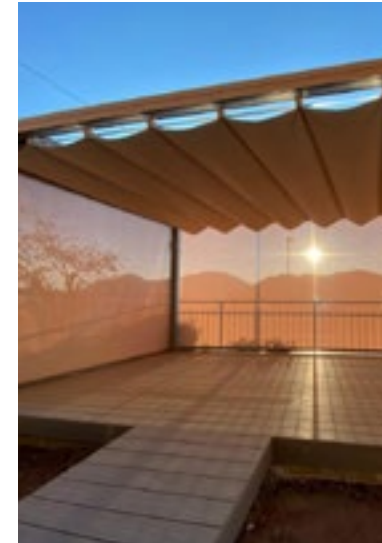

TYPE

Contemporary pergola
with retractable awning

MATERIALS

Aluminum
PVC

GROUND ANCHORING

External footing system
Internal footing system
Sand footing system

STRUCTURE'S VERSIONS

Freestanding/Wall mounted
Square/Rectangular
Modular configuration

STRUCTURE'S COLORS

○ White   ● Dove-Grey
● Dark brown   ● Special grey

- smooth or mat textured finish
- RAL colors available upon request

ROOF'S MATERIALS AND COLORS

○ White   ● Champagne   Soltis 96
Soltis W96
● Grey   ● Dove-Grey   Preconstraint 402
Preconstraint 602 blackout

- more colors available upon request