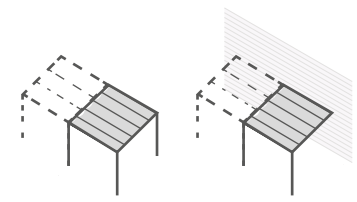

A	B	H1	Htot	Area
300	300	240	252	9
400	400	240	252	16
500	500	240	252	25

A	B	H1	Htot	Area
300	400	240	252	12
300	500	240	252	15
400	500	240	252	20

A	B	H1	Htot	Area
400	300	240	252	12
500	300	240	252	15
500	400	240	252	20
600	300	240	252	18
600	400	240	252	24
600	500	240	252	30

Configurations with additional modules only for Onda 120 model