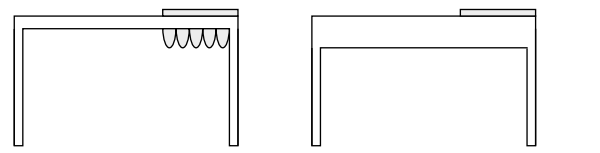

ORNAMENTAL WALL
draping with central opening

DRAPING'S COLORS

- White
- Champagne
- Dove-Grey

COMPATIBLE WITH:
Qzebo | Kube 90 | Kube 120 | Onda 90 | Onda 120
Vela 90 | Vela 120

CANOPY
corrugated aluminum protection