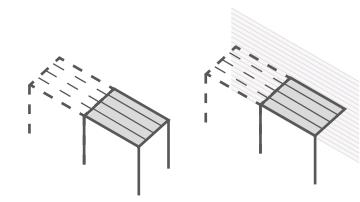

A	B	H1	Htot	Area
300	300	240	252	9
400	400	240	252	16
500	500	240	252	25

A	B	H1	Htot	Area
300	400	240	252	12
300	500	240	252	15
400	500	240	252	20

A	B	H1	Htot	Area
400	300	240	252	12
500	300	240	252	15
500	400	240	252	20
600	300	240	252	18
600	400	240	252	24
600	500	240	252	30

Configurations with additional modules only for Onda 120 model