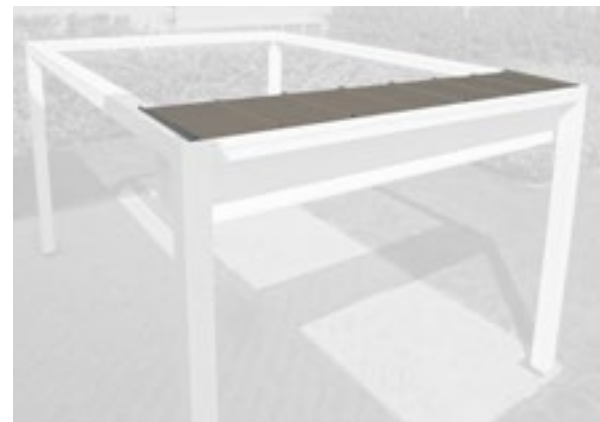

CANOPY
corrugated aluminum protection

COMPATIBLE WITH:
Arcadia | Arcadia-K | Onda