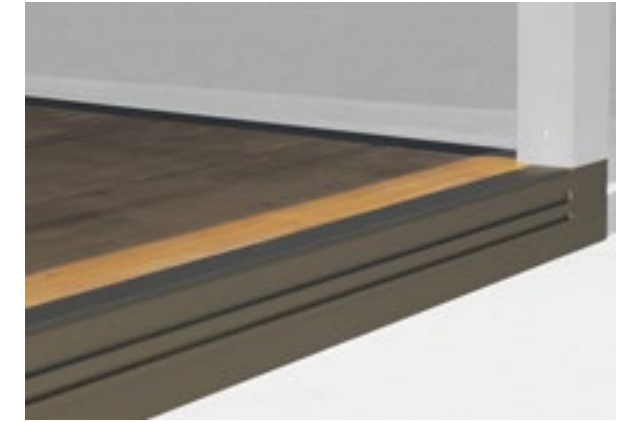

HORIZON
wooden floor

A	300	300	300	400	400	400	400	500	500	500
B	300	400	500	400	300	400	500	300	400	500

STRUCTURE'S COLORS

- White/ Ral 9010
- Dove-Grey
- Dark brown
- Special grey
- Anodized silver

- smooth or mat textured finish
- RAL colors available upon request

FLOOR'S COLORS AND MATERIALS

- Spruce wood

Free floating
Floating with anchorage
for the installment of the
structures

- more colors available upon request

COMPATIBLE WITH:

Arcadia | Arccadia-K | Qzebo | Kube 90 | Kube 120 | Onda 90 | Onda 120 | Vela 90 | Vela 120