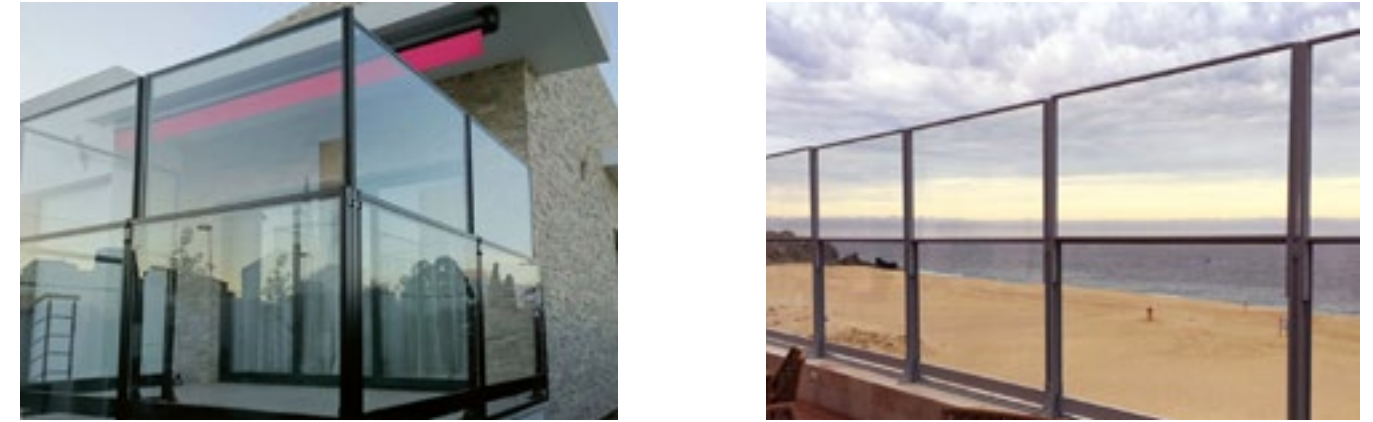

GLASS WALL
sliding glass windbreak

STRUCTURE'S COLORS

- White
- RAL 9011 Mat
- Ral 9006

COMPATIBLE WITH:
Qzebo | 3Facile | Albatro | Kube 90 | Kube 120 | Onda 90 | Onda 120 | Velora | Velart | Vela 90 | Vela 120