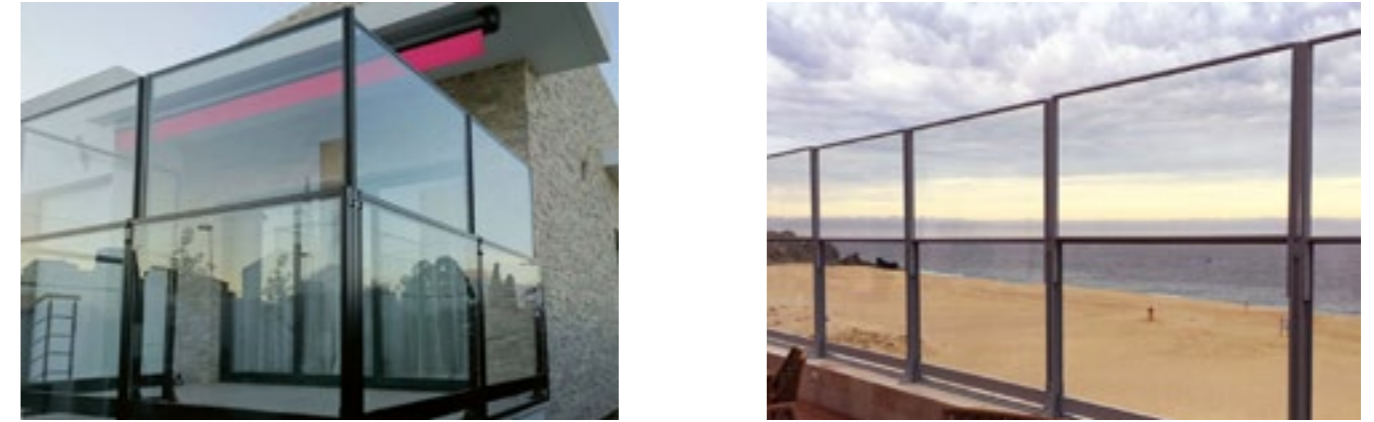

GLASS WALL
sliding glass windbreak

STRUCTURE'S COLORS

- White
- RAL 9011 Mat
- Ral 9006

COMPATIBLE WITH:
Qzebo | 3Facile | Albatro | Kube 90 | Kube 120 | Onda 90 | Onda 120 | Velora | Velart | Vela 90 | Vela 120