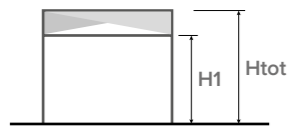

VELA 120

A	B	H1	Htot	Area
300	300	240	287	9
400	400	240	304	16
500	500	240	321	25

OPTIONALS