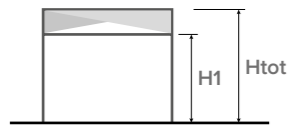

VELA 90

A	B	H1	Htot	Area
300	300	240	297	9
400	400	240	314	16