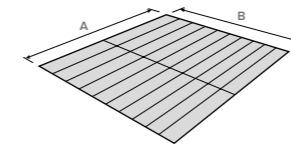

HORIZON wooden floor

A	300	300	300	400	400	400	400	500	500	500
B	300	400	500	400	300	400	500	300	400	500

STRUCTURE'S COLORS

- White/ Ral 9010
- Dove-Grey
- Dark brown
- Special grey
- Anodized silver

- smooth or mat textured finish
- RAL colors available upon request

FLOOR'S COLORS AND MATERIALS

- Spruce wood

Free floating
Floating with anchorage
for the installment of the
structures

- more colors available upon request

COMPATIBLE WITH:

Arcadia | Arccadia-K | Qzebo | Kube 90 | Kube 120 | Onda 90 | Onda 120 | Vela 90 | Vela 120