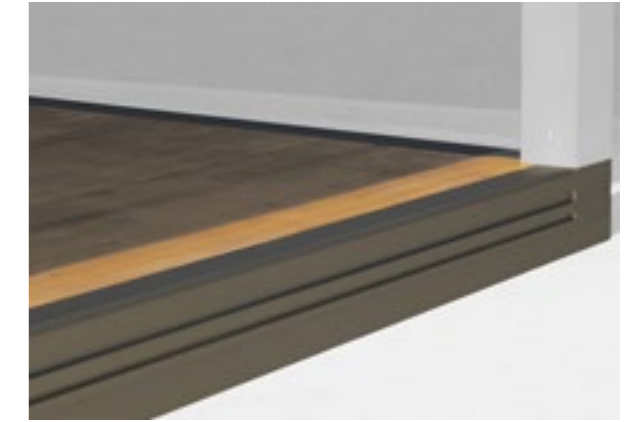

HORIZON wooden floor

A	300	300	300	400	400	400	400	500	500	500
B	300	400	500	400	300	400	500	300	400	500

STRUCTURE'S COLORS

- White/ Ral 9010
- Dove-Grey
- Dark brown
- Special grey
- Anodized silver

- smooth or mat textured finish
- RAL colors available upon request

FLOOR'S COLORS AND MATERIALS

- Spruce wood

Free floating
Floating with anchorage
for the installment of the
structures

- more colors available upon request

COMPATIBLE WITH:

Arcadia | Arccadia-K | Qzebo | Kube 90 | Kube 120 | Onda 90 | Onda 120 | Vela 90 | Vela 120