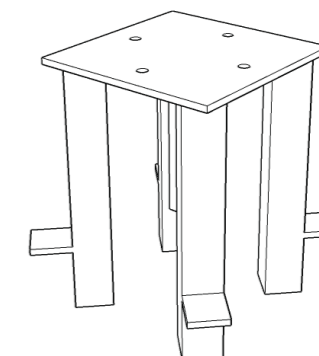

Optional:

- LED light
- Aluminium ribs mm. 20x40
- Metal structure
- Aluminium base cover
- Aluminium service cabinet with table top
- Winter protection bags
- Logos and inscriptions

Misure / Measures:

- 3,00x16,00
- 3,00x20,00
- 3,00x24,00
- 4,00x12,00
- 4,00x15,00
- 4,00x16,00
- 4,00x18,00
- 4,00x20,00
- 4,00x24,00

Basamenti / Base

Di serie / Standard base

Base da zavorrare /
Base to be ballasted

cm. 135x135x10

Plinto /
Plinth

Altri basamenti / Other base

Piastra da fissare a pavimento /
Plate to fix on the floor

Accessori / Optional

Copribase in alluminio/
Aluminium base cover

cm. 140x140x50

Mobile di servizio/
Service cabinet

cm. 140x140x75