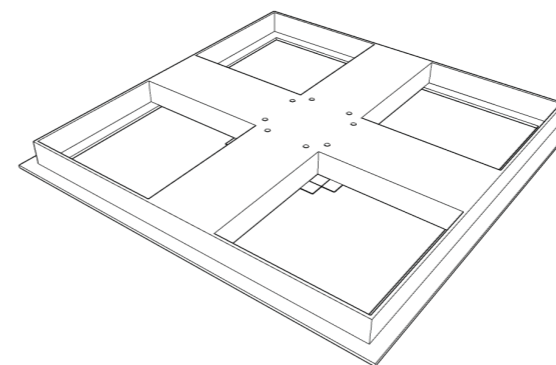

Optional:

- LED light
- Aluminium ribs mm. 20x40
- Metal structure
- Aluminium base cover
- Aluminium service cabinet with table top
- Winter protection bags
- Logos and inscriptions

Misure / Measures:

- 3,00x16,00
- 3,00x20,00
- 3,00x24,00
- 4,00x12,00
- 4,00x15,00
- 4,00x16,00
- 4,00x18,00
- 4,00x20,00
- 4,00x24,00

Basamenti / Base

Di serie / Standard base

Base da zavorrare /
Base to be ballasted

cm. 135x135x10

Plinto /
Plinth

Altri basamenti / Other base

Piastra da fissare a pavimento /
Plate to fix on the floor

Accessori / Optional