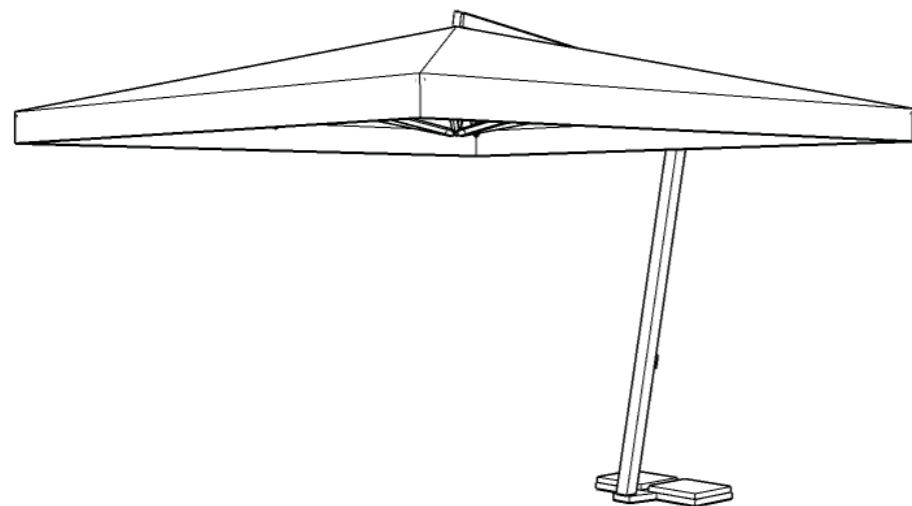

Minimal

Colori / Colours

Struttura / Structure
RAL 9010

Antracite

Parti in legno / wooden parts

Mogano

Con supplemento /
With extra charge

RAL altro / Other

Caratteristiche tecniche / Technical specifications

• Struttura in metallo da mm. 100x100 • Stecche in legno da mm. 17x35 • Apertura e chiusura con argano • Fune Acciaio Inox • Corone in legno • Verniciatura a polveri epossidiche • Con o senza mantovana • Tessuti: » Acrilico » Tempotest Parà® Ombrelloni » PVC Precontraint® 302	• Metal structure mm. 100x100 • Wooden ribs mm. 17x35 • Opening and closing with winch • Stainless steel rope • Wooden crown • Coated with epoxy powders • With or without valance • Fabric: » Acrilic » Tempotest Parà® Ombrelloni » PVC Precontraint® 302

Accessori:

- Luci LED
- Stecche in alluminio mm. 20x40
- Copri base in alluminio
- Sacche di protezione invernale
- Loghi e scritte

Optional:

- LED light
- Aluminium ribs mm. 20x40
- Aluminium base cover
- Winter protection bags
- Logos and inscriptions

Misure / Measures:

- 2,00x2,00
- 2,00x3,00
- 3,00x3,00
- 3,00x4,00
- 3,50x3,50
- 4,00x4,00

Basamenti / Base

Minimal

Di serie / Standard base

Base da zavorrare /
Base to be ballasted

cm. 114x77x6

Plinto /
Plinth

Altri basamenti / Other base

Piastra da fissare a pavimento /
Plate to fix on the floor

Accessori / Optional

Copri base in alluminio/
Aluminium base cover

cm. 120x80x25