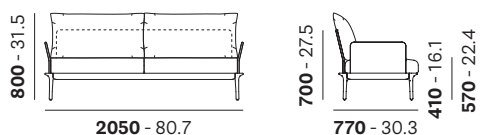

Disassembled
Da assemblare

mc 1,18
ft³ 41.7

kg 38,5
lb 84.9

MATERIALS

Materiali
Materialien
Matériaux
Materiales

• FRAME - TELAIO - GESTELL - STRUCTURE - ARMAZÓN

EN: Die-cast aluminium legs, crosspieces in extruded aluminum with waterproof textile mesh

IT: Gambe in pressofusione di alluminio, traversi in estruso di alluminio, con rete tessile impermeabile
DE: Füße aus druckgegossenem Aluminium, Querträger aus extrudiertem Aluminium, mit wasserdichtem Textilgewebe
FR: Pieds en aluminium moulé sous pressions, traverses en extrudé d'aluminium, avec maille textile imperméable
ES: Patas en fundición de aluminio, travesaños en extruido de aluminio con malla textil impermeable

FRAME FINISH - FINITURA TELAIO - AUSFÜHRUNG DES GESTELL - FINITION STRUCTURE - ACABADO ARMAZÓN

EN: Powder coating

IT: Verniciato a polvere
DE: Pulverbeschichtet
FR: Époxy à poudre
ES: Barnizado en polvo

EN: For more information see finishing legend on the website

IT: Per maggiori informazioni vedere legenda finiture sul sito web

• BACKREST AND ARMREST - SCHIENALE E BRACCIOLI - RÜCKEN UND ARMLEHNE - DOSSIER ET ACCOUDOIRS - RESPALDO Y REPOSABRAZOS

EN: Removable tubular frame, AISI 316 stainless steel, covered with waterproof textile mesh

IT: Struttura removibile in tubo, acciaio INOX AISI 316, rivestito con rete tessile impermeabile
DE: Abnehmbarer Rohrrahmen aus rostfreiem Stahl AISI 316, mit wasserdichtem Textilgewebe
FR: Cadre tubulaire amovible, en acier inoxydable AISI 316, avec maille textile imperméable
ES: Bastidor tubular desmontable, de acero inoxidable AISI 316, recubierto con malla textil impermeable