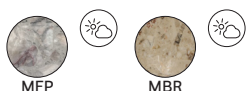

EN: Only for ARK200X100, ARK240X100, ARK300X100
IT: Solo per ARK200X100, ARK240X100, ARK300X100