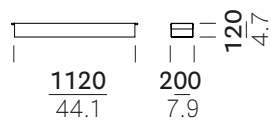

ARK240X120CC - ARK300X120CC - ARK360X120CC
ARK240X120CCO - ARK300X120CCO - ARK360X120CCO

DESIGN
Pedrali R&D

• **CABLE MANAGEMENT** - CANALINA - KABELKANAL - SYSTÈME PASSE-CÂBLES - CANAL

EN: Steel sheet
IT: Lamiera di acciaio
DE: Stahlblech
FR: Tôle d'acier
ES: Chapa de acero

mm
in

• **CC**